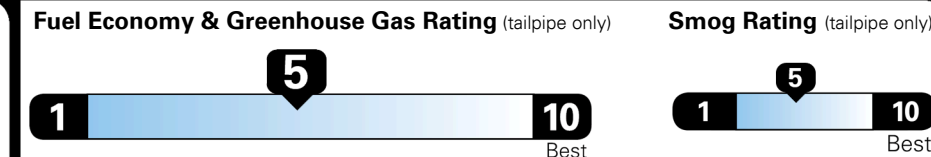

EPA DOT Fuel Economy and Environment

Gasoline Vehicle

Fuel Economy

23 MPG combined city/hwy
21 MPG city
26 MPG highway

4.3 gallons per 100 miles

SMALL SUVs range from 18 to 120 MPG. The best vehicle rates 136 MPGe.

You spend $1,250 more in fuel costs over 5 years compared to the average new vehicle.

Annual fuel cost $1,750