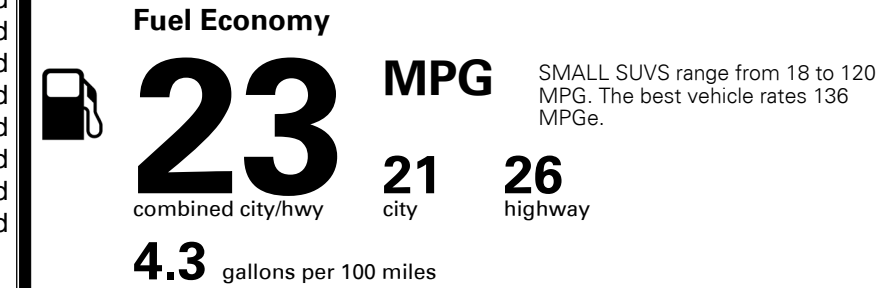

WARRANTY

10 Year/100,000 Mile Limited Powertrain Warranty
5 Year/60,000 Mile Limited Basic Warranty
5 Year/60,000 Mile Roadside Assistance

MANUFACTURER'S SUGGESTED RETAIL PRICE ▶

$ 29,790.00

COMPARE LX AWD FEATURES

Added to/in place of standard L features
- All Wheel Drive w/ Locking Center Differential
- Blind-Spot Collision Warning (BCW)
- Rear Cross-Traffic Collision Warning (RCCW)
- Auto Up/Down Windows (Front & Rear)
- Rapid Charge USB Ports (2)
- Acoustic Front Windshield
- Seatback Map Pockets

Included
Included
Included
Included
Included
Included
Included

ADDITIONAL INSTALLED EQUIPMENT: (In addition to or in place of standard features)

LX I4 Convenience Package
- Forward Collision-Avoidance Assist-Car
- Parking Distance Warning - Reverse (PDW-R)
- Power Driver's Seat w/ Lumbar Support
- Heated Front Seats
- Dual-Zone Automatic Climate Control
- Leather Trimmed Steering Wheel / Shift Knob
- Roof Rails
Carpeted Floor Mats
Remote Start
Tow Hitch

$2,000.00

$195.00
$425.00
$395.00

MSRP INCLUDING OPTIONS

$ 32,805.00

INLAND FREIGHT AND HANDLING

$ 1,045.00

TOTAL MANUFACTURER'S SUGGESTED RETAIL PRICE ▶

$ 33,850.00

TOTAL ADDITIONAL WEIGHT: 62.0

#1 MASS MARKET BRAND IN
J.D. POWER INITIAL QUALITY,
5 YEARS IN A ROW.

GIVE IT EVERYTHING

For J.D. Power 2019 award information, go to jdpower.com/awards for more details.

EPA DOT Fuel Economy and Environment

Gasoline Vehicle

You spend
$1,250
more in fuel costs
over 5 years
compared to the
average new vehicle.

Annual fuel cost
$1,750