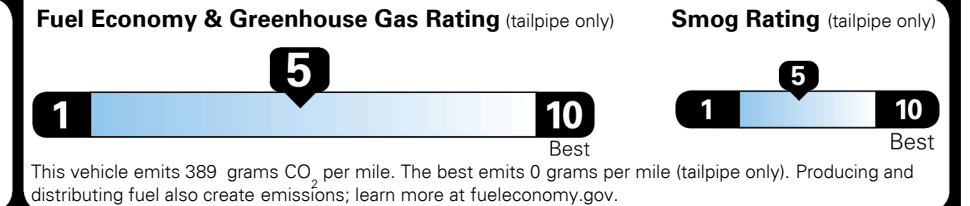

Actual results will vary for many reasons, including driving conditions and how you drive and maintain your vehicle. The average new vehicle gets 27 MPG and costs $7,500 to fuel over 5 years. Cost estimates are based on 15,000 miles per year at $ 2.70 per gallon. MPGe is miles per gasoline gallon equivalent. Vehicle emissions are a significant cause of climate change and smog.

fuel economy.gov

Calculate personalized estimates and compare vehicles

GOVERNMENT 5-STAR SAFETY RATINGS

Overall Vehicle Score ★ ★ ★ ★ ★

Based on the combined rating of frontal, side and rollover.
Should ONLY be compared to other vehicles of similar size and weight.

Frontal Driver ★ ★ ★ ★ ★

Crash Passenger ★ ★ ★ ★ ★

Based on the risk of injury in a frontal impact.
Should ONLY be compared to other vehicles of similar size and weight.

Side Front seat ★ ★ ★ ★ ★

Crash Rear seat ★ ★ ★ ★ ★

Star ratings based on the risk of injury in a side impact.

Rollover ★ ★ ★ ★ ★

Star ratings based on the risk of rollover in a single-vehicle crash.

Star ratings range from 1 to 5 stars (★★★★★) with 5 being the highest.

Source: National Highway Traffic Safety Administration (NHTSA).

www.safercar.gov or 1-888-327-4236

Manufacturer's suggested retail price includes Manufacturer's recommended pre-delivery service. License and title fees, state and local taxes and other dealer installed options and accessories are not included in the manufacturer's suggested retail price.

PARTS CONTENT INFORMATION

FOR VEHICLES IN THIS CAR LINE U.S./CANADIAN PARTS CONTENT: 55 %

MAJOR SOURCES OF FOREIGN PARTS: KOREA: 45%

NOTE: PARTS CONTENT DOES NOT INCLUDE FINAL ASSEMBLY, DISTRIBUTION, OR OTHER NON-PARTS COSTS.

FOR THIS VEHICLE FINAL ASSEMBLY POINT: WEST POINT, GA, USA

COUNTRY OF ORIGIN

ENGINE: USA

TRANSMISSION: USA