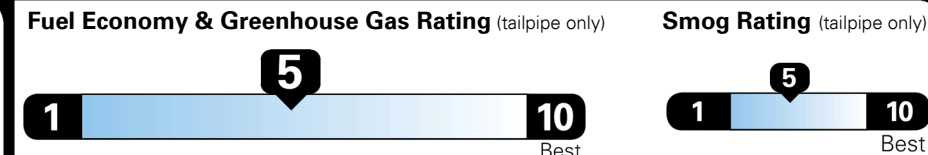

EPA DOT Fuel Economy and Environment

Gasoline Vehicle

Fuel Economy

23 MPG combined city/hwy
21 MPG city
26 MPG highway

4.3 gallons per 100 miles

SMALL SUVs range from 18 to 120 MPG. The best vehicle rates 136 MPGe.

You spend $1,250 more in fuel costs over 5 years compared to the average new vehicle.

Annual fuel cost $1,750