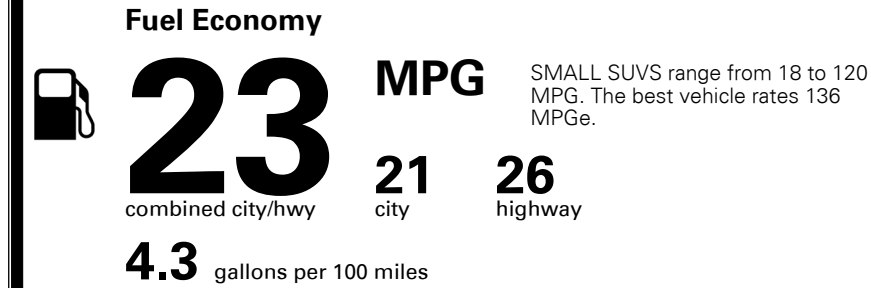

WARRANTY

10 Year/100,000 Mile Limited Powertrain Warranty
5 Year/60,000 Mile Limited Basic Warranty
5 Year/60,000 Mile Roadside Assistance

MANUFACTURER'S SUGGESTED RETAIL PRICE ▶

$ 29,790.00

COMPARE LX AWD FEATURES

Added to/in place of standard L features

- All Wheel Drive w/ Locking Center Differential
- Blind-Spot Collision Warning (BCW)
- Rear Cross-Traffic Collision Warning (RCCW)
- Auto Up/Down Windows (Front & Rear)
- Rapid Charge USB Ports (2)
- Acoustic Front Windshield
- Seatback Map Pockets

Included
Included
Included
Included
Included
Included
Included

ADDITIONAL INSTALLED EQUIPMENT: (In addition to or in place of standard features)

Snow White Pearl Paint
LX I4 Convenience Package
- Forward Collision-Avoidance Assist-Car
- Parking Distance Warning - Reverse (PDW-R)
- Power Driver's Seat w/ Lumbar Support
- Heated Front Seats
- Dual-Zone Automatic Climate Control
- Leather Trimmed Steering Wheel / Shift Knob
- Roof Rails
Carpeted Floor Mats

$395.00
$2,000.00

$195.00

MSRP INCLUDING OPTIONS

$ 32,380.00

INLAND FREIGHT AND HANDLING

$ 1,045.00

TOTAL MANUFACTURER'S SUGGESTED RETAIL PRICE ▶

$ 33,425.00

TOTAL ADDITIONAL WEIGHT: 8.8

#1 MASS MARKET BRAND IN
J.D. POWER INITIAL QUALITY,
5 YEARS IN A ROW.

GIVE IT EVERYTHING

For J.D. Power 2019 award information, go to jdpower.com/awards for more details.

EPA DOT Fuel Economy and Environment

Gasoline Vehicle

You spend
$1,250
more in fuel costs
over 5 years
compared to the
average new vehicle.

Annual fuel cost
$1,750