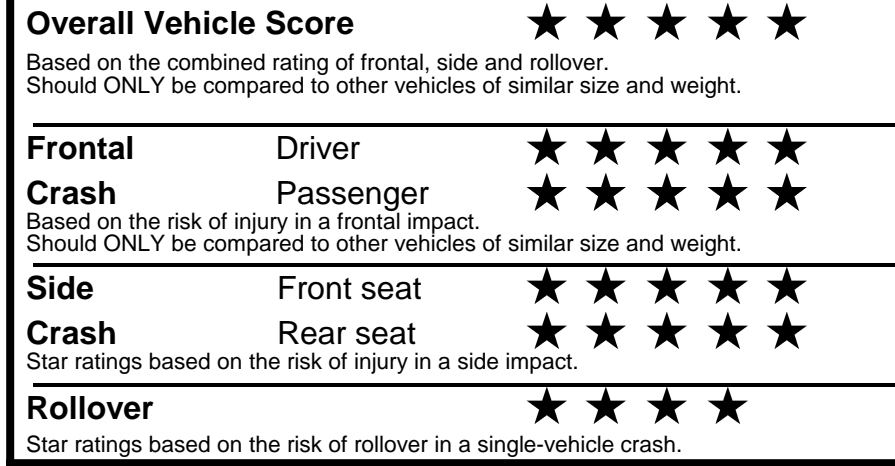

fuelconomy.gov

Calculate personalized estimates and compare vehicles

GOVERNMENT 5-STAR SAFETY RATINGS

Star ratings range from 1 to 5 stars (★★★★★) with 5 being the highest.
 Source: National Highway Traffic Safety Administration (NHTSA).
www.safercar.gov or 1-888-327-4236