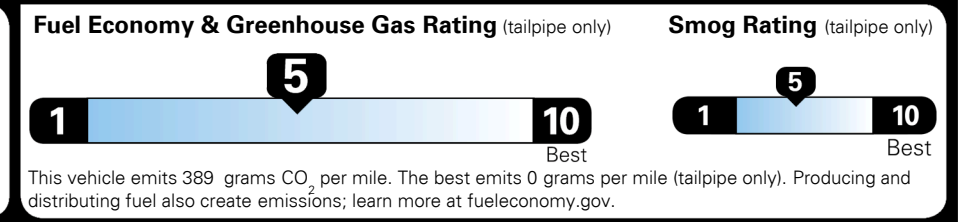

Actual results will vary for many reasons, including driving conditions and how you drive and maintain your vehicle. The average new vehicle gets 27 MPG and costs $7,500 to fuel over 5 years. Cost estimates are based on 15,000 miles per year at $ 2.70 per gallon. MPGe is miles per gasoline gallon equivalent. Vehicle emissions are a significant cause of climate change and smog.

fuelconomy.gov

Calculate personalized estimates and compare vehicles