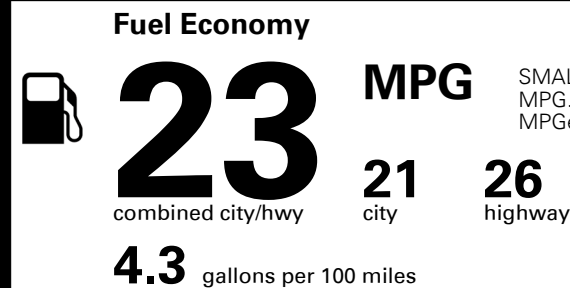

\$ 1,045.00

\$ 33,030.00

#1 MASS MARKET BRAND IN
 J.D. POWER INITIAL QUALITY,
 5 YEARS IN A ROW.

GIVE IT EVERYTHING KIA

For J.D. Power 2019 award information, go to jdpower.com/awards for more details.

EPA DOT Fuel Economy and Environment

Gasoline Vehicle

SMALL SUVs range from 18 to 120 MPG. The best vehicle rates 136 MPGe.

You spend
\$1,250
 more in fuel costs
 over 5 years
 compared to the
 average new vehicle.

Annual fuel cost
\$1,750

This vehicle emits 389 grams CO₂ per mile. The best emits 0 grams per mile (tailpipe only). Producing and distributing fuel also create emissions; learn more at fuelconomy.gov.