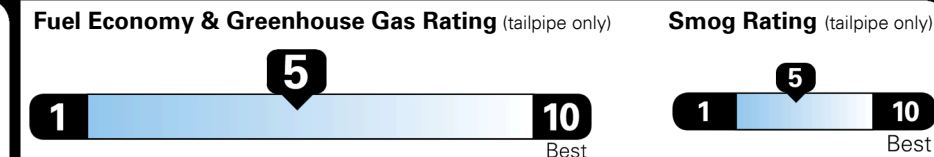

\$ 1,045.00

\$ 33,030.00

#1 MASS MARKET BRAND IN
 J.D. POWER INITIAL QUALITY,
 5 YEARS IN A ROW.

GIVE IT EVERYTHING KIA

For J.D. Power 2019 award information, go to jdpower.com/awards for more details.

EPA DOT Fuel Economy and Environment

Gasoline Vehicle

SMALL SUVs range from 18 to 120 MPG. The best vehicle rates 136 MPGe.

You spend
\$1,250
 more in fuel costs
 over 5 years
 compared to the
 average new vehicle.

Annual fuel cost
\$1,750

This vehicle emits 389 grams CO₂ per mile. The best emits 0 grams per mile (tailpipe only). Producing and distributing fuel also create emissions; learn more at fuelconomy.gov.