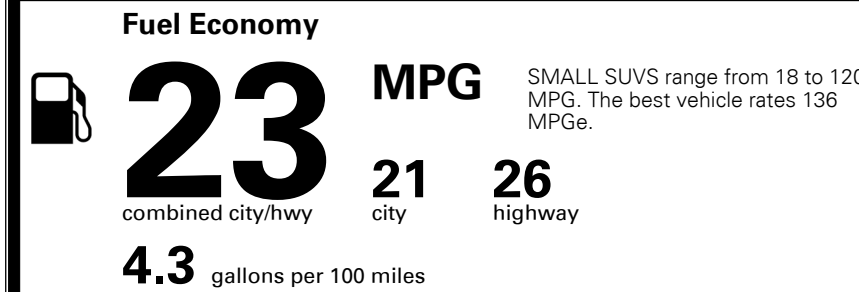

WARRANTY
10 Year/100,000 Mile Limited Powertrain Warranty
5 Year/60,000 Mile Limited Basic Warranty
5 Year/60,000 Mile Roadside Assistance

MANUFACTURER'S SUGGESTED RETAIL PRICE ▶

COMPARE LX AWD FEATURES

1. Added to/in place of standard L features
2. All Wheel Drive w/ Locking Center Differential
   - Blind-Spot Collision Warning (BCW)
   - Rear Cross-Traffic Collision Warning (RCCW)
   - Auto Up/Down Windows (Front & Rear)
   - Rapid Charge USB Ports (2)
   - Acoustic Front Windshield
   - Seatback Map Pockets

ADDITIONAL INSTALLED EQUIPMENT:
(In addition to or in place of standard features)

1. LX I4 Convenience Package
2. Forward Collision-Avoidance Assist-Car
   - Parking Distance Warning - Reverse (PDW-R)
   - Power Driver's Seat w/ Lumbar Support
   - Heated Front Seats
   - Dual-Zone Automatic Climate Control
   - Leather Trimmed Steering Wheel / Shift Knob
   - Roof Rails
3. Carpeted Floor Mats

$ 29,790.00

Included
Included
Included
Included
Included
Included
Included

$2,000.00

$195.00

MSRP INCLUDING OPTIONS

$ 31,985.00

INLAND FREIGHT AND HANDLING

$ 1,045.00

TOTAL MANUFACTURER'S SUGGESTED RETAIL PRICE ▶

$ 33,030.00

TOTAL ADDITIONAL WEIGHT: 8.8

#1 MASS MARKET BRAND IN J.D. POWER INITIAL QUALITY, 5 YEARS IN A ROW.

GIVE IT EVERYTHING KIA

For J.D. Power 2019 award information, go to jdpower.com/awards for more details.

EPA DOT Fuel Economy and Environment

Gasoline Vehicle

You spend $1,250 more in fuel costs over 5 years compared to the average new vehicle.

Annual fuel cost $1,750