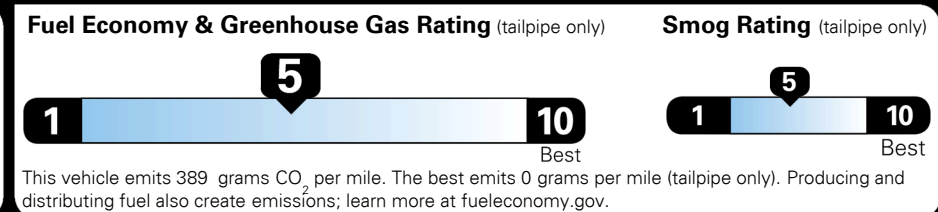

TOTAL MANUFACTURER'S SUGGESTED RETAIL PRICE ▶

\$ 33,030.00

TOTAL ADDITIONAL WEIGHT: 8.8

#1 MASS MARKET BRAND IN J.D. POWER INITIAL QUALITY, 5 YEARS IN A ROW.

GIVE IT EVERYTHING KIA

For J.D. Power 2019 award information, go to jdpower.com/awards for more details.

EPA DOT Fuel Economy and Environment

Gasoline Vehicle

You spend \$1,250 more in fuel costs over 5 years compared to the average new vehicle.

Annual fuel cost \$1,750

Actual results will vary for many reasons, including driving conditions and how you drive and maintain your vehicle. The average new vehicle gets 27 MPG and costs \$7,500 to fuel over 5 years. Cost estimates are based on 15,000 miles per year at \$ 2.70 per gallon. MPGe is miles per gasoline gallon equivalent. Vehicle emissions are a significant cause of climate change and smog.