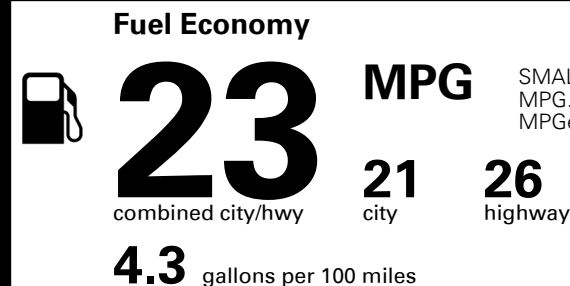

MSRP INCLUDING OPTIONS

\$ 30,150.00

INLAND FREIGHT AND HANDLING

\$ 1,045.00

TOTAL MANUFACTURER'S SUGGESTED RETAIL PRICE ▶

\$ 31,195.00

TOTAL ADDITIONAL WEIGHT: 9.6

#1 MASS MARKET BRAND IN
 J.D. POWER INITIAL QUALITY,
 5 YEARS IN A ROW.

GIVE IT EVERYTHING **KIA**

For J.D. Power 2019 award information, go to jdpower.com/awards for more details.

EPA DOT Fuel Economy and Environment

Gasoline Vehicle

SMALL SUVs range from 18 to 120 MPG. The best vehicle rates 136 MPGe.