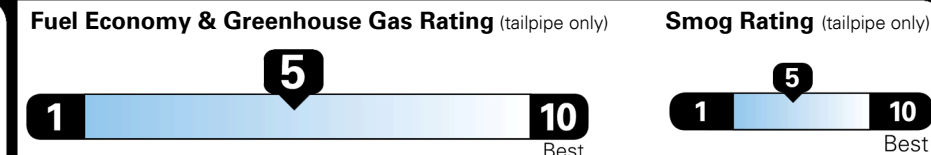

This vehicle emits 389 grams CO₂ per mile. The best emits 0 grams per mile (tailpipe only). Producing and distributing fuel also create emissions; learn more at fuel economy.gov.

Actual results will vary for many reasons, including driving conditions and how you drive and maintain your vehicle. The average new vehicle gets 27 MPG and costs $7,500 to fuel over 5 years. Cost estimates are based on 15,000 miles per year at $ 2.70 per gallon. MPGe is miles per gasoline gallon equivalent. Vehicle emissions are a significant cause of climate change and smog.

fuel economy.gov

Calculate personalized estimates and compare vehicles

GOVERNMENT 5-STAR SAFETY RATINGS

PARTS CONTENT INFORMATION

Overall Vehicle Score ★ ★ ★ ★ ★

Based on the combined rating of frontal, side and rollover.
Should ONLY be compared to other vehicles of similar size and weight.

Frontal	Driver	★ ★ ★ ★ ★
Crash	Passenger	★ ★ ★ ★ ★

Based on the risk of injury in a frontal impact.
Should ONLY be compared to other vehicles of similar size and weight.

Side	Front seat	★ ★ ★ ★ ★
Crash	Rear seat	★ ★ ★ ★ ★

Star ratings based on the risk of injury in a side impact.

Rollover ★ ★ ★ ★ ★

Star ratings based on the risk of rollover in a single-vehicle crash.

Star ratings range from 1 to 5 stars (★★★★★) with 5 being the highest.

Source: National Highway Traffic Safety Administration (NHTSA).

www.safercar.gov or 1-888-327-4236

Manufacturer's suggested retail price includes Manufacturer's recommended pre-delivery service. License and title fees, state and local taxes and other dealer installed options and accessories are not included in the manufacturer's suggested retail price.

FOR VEHICLES IN THIS CAR LINE U.S./CANADIAN PARTS CONTENT: 55 %

MAJOR SOURCES OF FOREIGN PARTS: KOREA: 45%

NOTE: PARTS CONTENT DOES NOT INCLUDE FINAL ASSEMBLY, DISTRIBUTION, OR OTHER NON-PARTS COSTS.

FOR THIS VEHICLE FINAL ASSEMBLY POINT: WEST POINT, GA, USA

COUNTRY OF ORIGIN

ENGINE: USA

TRANSMISSION: USA