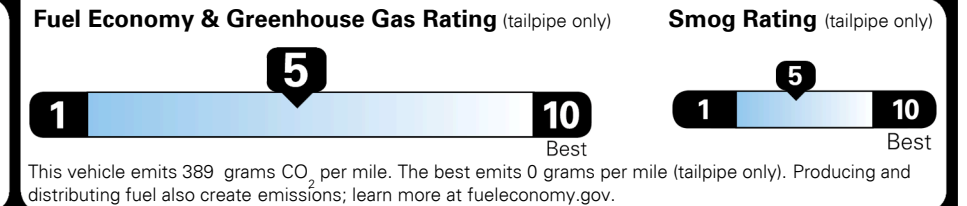

\$2,000.00

\$195.00

MSRP INCLUDING OPTIONS

\$ 31,985.00

INLAND FREIGHT AND HANDLING

\$ 1,045.00

TOTAL MANUFACTURER'S SUGGESTED RETAIL PRICE ▶

\$ 33,030.00

EPA DOT Fuel Economy and Environment

Gasoline Vehicle

You spend
\$1,250
 more in fuel costs
 over 5 years
 compared to the
 average new vehicle.

Annual fuel cost
\$1,750

Actual results will vary for many reasons, including driving conditions and how you drive and maintain your vehicle. The average new vehicle gets 27 MPG and costs \$7,500 to fuel over 5 years. Cost estimates are based on 15,000 miles per year at \$ 2.70 per gallon. MPGe is miles per gasoline gallon equivalent. Vehicle emissions are a significant cause of climate change and smog.