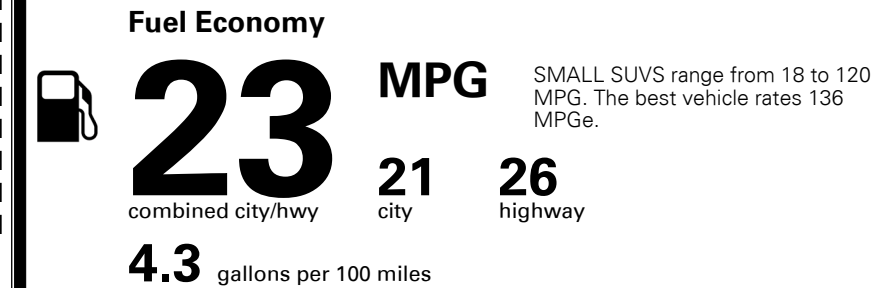

EXTERIOR

Projector Beam Headlights w/ LED Positioning Lights
Heated Outside Mirrors w/ Turn Signal Indicators
Privacy Glass
17" Alloy Wheels

WARRANTY

10 Year/100,000 Mile Limited Powertrain Warranty
5 Year/60,000 Mile Limited Basic Warranty
5 Year/60,000 Mile Roadside Assistance

MANUFACTURER'S SUGGESTED RETAIL PRICE ▶

$ 29,790.00

COMPARE LX AWD FEATURES

Added to/in place of standard L features

- All Wheel Drive w/ Locking Center Differential
- Blind-Spot Collision Warning (BCW)
- Rear Cross-Traffic Collision Warning (RCCW)
- Auto Up/Down Windows (Front & Rear)
- Rapid Charge USB Ports (2)
- Acoustic Front Windshield
- Seatback Map Pockets

Included
Included
Included
Included
Included
Included
Included

ADDITIONAL INSTALLED EQUIPMENT: (In addition to or in place of standard features)

LX I4 Convenience Package
- Forward Collision-Avoidance Assist-Car
- Parking Distance Warning - Reverse (PDW-R)
- Power Driver's Seat w/ Lumbar Support
- Heated Front Seats
- Dual-Zone Automatic Climate Control
- Leather Trimmed Steering Wheel / Shift Knob
- Roof Rails
Carpeted Floor Mats

$2,000.00

$195.00

MSRP INCLUDING OPTIONS

$ 31,985.00

INLAND FREIGHT AND HANDLING

$ 1,045.00

TOTAL MANUFACTURER'S SUGGESTED RETAIL PRICE ▶

$ 33,030.00

EPA DOT Fuel Economy and Environment

Gasoline Vehicle

You spend
$1,250
more in fuel costs
over 5 years
compared to the
average new vehicle.

Annual fuel cost
$1,750