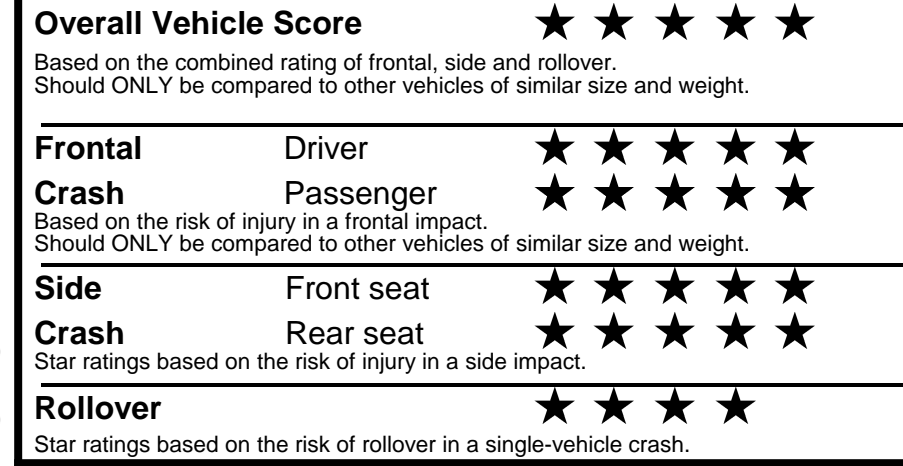

## GOVERNMENT 5-STAR SAFETY RATINGS

Star ratings range from 1 to 5 stars (★★★★★) with 5 being the highest.  
 Source: National Highway Traffic Safety Administration (NHTSA).  
[www.safercar.gov](http://www.safercar.gov) or 1-888-327-4236