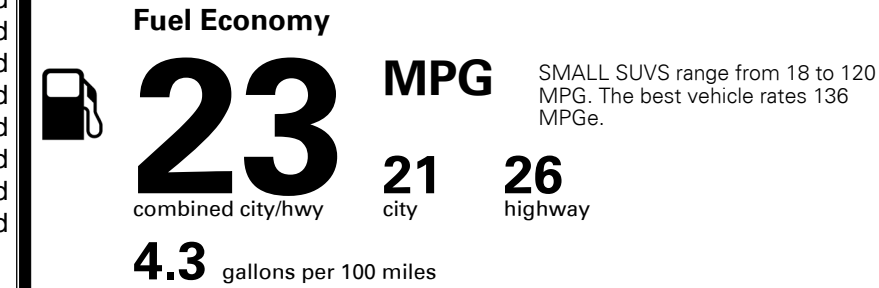

EXTERIOR

Projector Beam Headlights w/ LED Positioning Lights
Heated Outside Mirrors w/ Turn Signal Indicators
Privacy Glass
17" Alloy Wheels

WARRANTY

10 Year/100,000 Mile Limited Powertrain Warranty
5 Year/60,000 Mile Limited Basic Warranty
5 Year/60,000 Mile Roadside Assistance

MANUFACTURER'S SUGGESTED RETAIL PRICE ▶

$ 29,790.00

COMPARE LX AWD FEATURES

Added to/in place of standard L features
- All Wheel Drive w/ Locking Center Differential
- Blind-Spot Collision Warning (BCW)
- Rear Cross-Traffic Collision Warning (RCCW)
- Auto Up/Down Windows (Front & Rear)
- Rapid Charge USB Ports (2)
- Acoustic Front Windshield
- Seatback Map Pockets

Included
Included
Included
Included
Included
Included
Included

ADDITIONAL INSTALLED EQUIPMENT:
(In addition to or in place of standard features)
Carpeted Floor Mats

$195.00

MSRP INCLUDING OPTIONS

$ 29,985.00

INLAND FREIGHT AND HANDLING

$ 1,045.00

TOTAL MANUFACTURER'S SUGGESTED RETAIL PRICE ▶

$ 31,030.00

TOTAL ADDITIONAL WEIGHT: 8.8

#1 MASS MARKET BRAND IN
J.D. POWER INITIAL QUALITY,
5 YEARS IN A ROW.

GIVE IT EVERYTHING **KIA**

For J.D. Power 2019 award information, go to jdpower.com/awards for more details.

EPA DOT Fuel Economy and Environment

Gasoline Vehicle

You spend
$1,250
more in fuel costs
over 5 years
compared to the
average new vehicle.

Annual fuel cost
$1,750