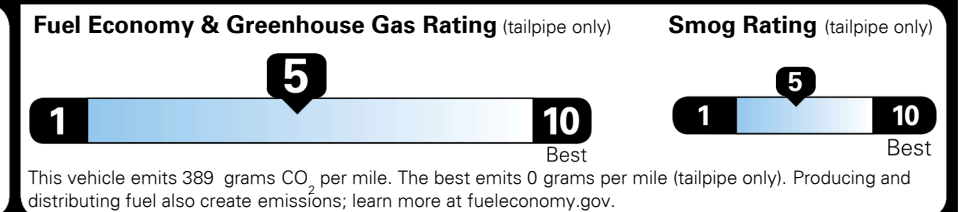

EPA DOT Fuel Economy and Environment

Gasoline Vehicle

Fuel Economy

23 MPG
combined city/hwy

21 MPG
city

26 MPG
highway

4.3 gallons per 100 miles

SMALL SUVs range from 18 to 37 MPG. The best vehicle rates 136 MPGe.

You spend $1,250 more in fuel costs over 5 years
compared to the average new vehicle.

Annual fuel cost $1,650