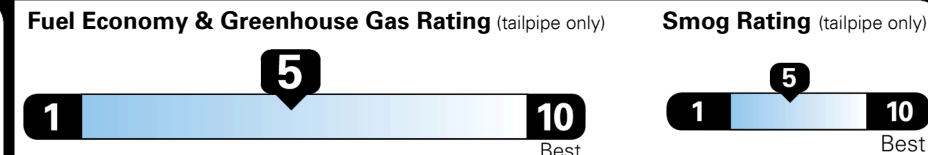

GIVE IT EVERYTHING **KIA**

For J.D. Power 2019 award information, go to jdpower.com/awards for more details.

EPA DOT Fuel Economy and Environment

Gasoline Vehicle

Fuel Economy
23 MPG
 combined city/hwy
4.3 gallons per 100 miles

21 MPG city
26 MPG highway

SMALL SUVs range from 18 to 120 MPG. The best vehicle rates 136 MPGe.

**You spend
 \$1,250
 more in fuel costs
 over 5 years**
 compared to the
 average new vehicle.

**Annual fuel cost
 \$1,750**