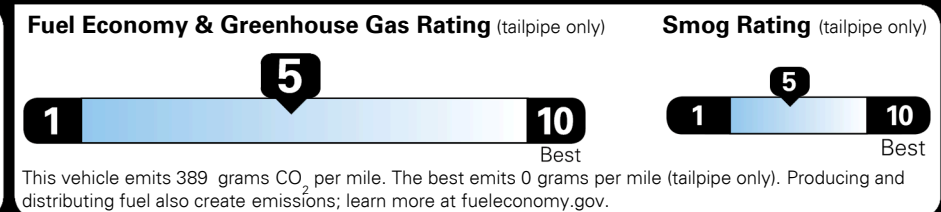

EPA DOT Fuel Economy and Environment

Gasoline Vehicle

Fuel Economy

23 MPG combined city/hwy
21 MPG city
26 MPG highway

SMALL SUVs range from 18 to 120 MPG. The best vehicle rates 136 MPGe.

4.3 gallons per 100 miles

You spend $1,250 more in fuel costs over 5 years compared to the average new vehicle.

Annual fuel cost $1,750