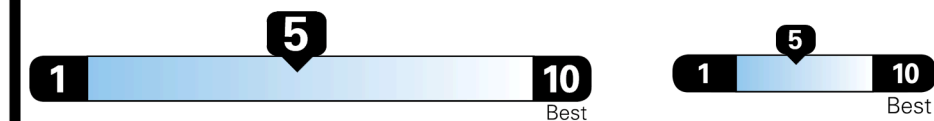

EPA DOT Fuel Economy and Environment

Gasoline Vehicle

You spend
\$1,250
 more in fuel costs
 over 5 years
 compared to the
 average new vehicle.

Annual fuel cost
\$1,750

Fuel Economy & Greenhouse Gas Rating (tailpipe only) Smog Rating (tailpipe only)