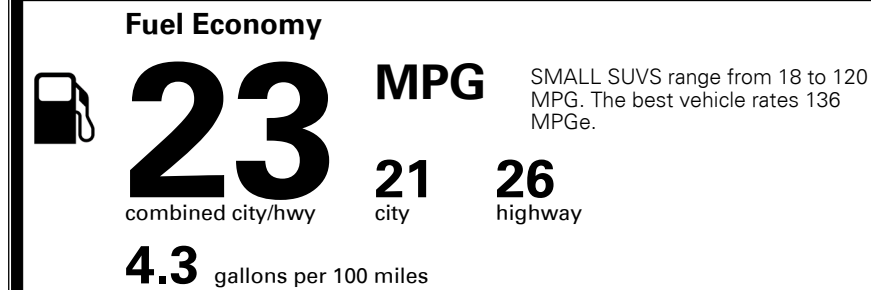

TOTAL MANUFACTURER'S SUGGESTED RETAIL PRICE ▶

\$ 33,280.00

TOTAL ADDITIONAL WEIGHT: 0.6

#1 MASS MARKET BRAND IN
 J.D. POWER INITIAL QUALITY,
 5 YEARS IN A ROW.

GIVE IT EVERYTHING **KIA**

For J.D. Power 2019 award information, go to jdpower.com/awards for more details.

EPA DOT Fuel Economy and Environment

Gasoline Vehicle

You spend
\$1,250
 more in fuel costs
 over 5 years
 compared to the
 average new vehicle.

Annual fuel cost
\$1,750

Fuel Economy & Greenhouse Gas Rating (tailpipe only) Smog Rating (tailpipe only)