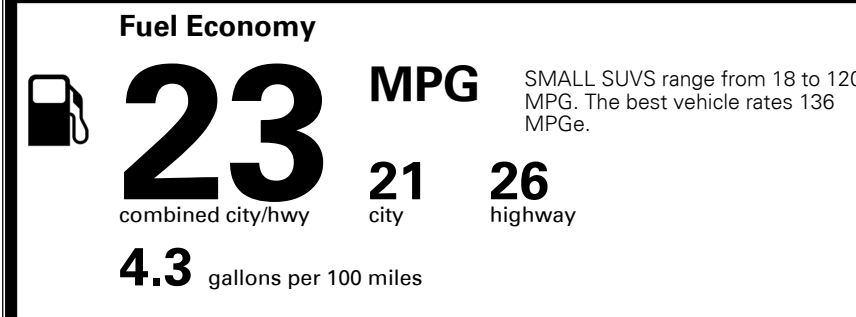

MSRP INCLUDING OPTIONS \$ 32,445.00
 INLAND FREIGHT AND HANDLING \$ 1,045.00
TOTAL MANUFACTURER'S SUGGESTED RETAIL PRICE ▶ \$ 33,490.00

EPA DOT Fuel Economy and Environment

Gasoline Vehicle

You spend \$1,250 more in fuel costs over 5 years
 compared to the average new vehicle.