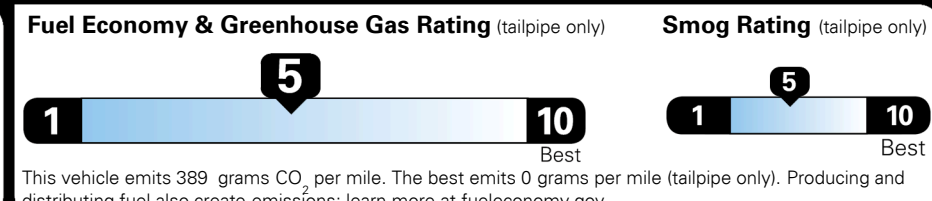

You spend $1,250 more in fuel costs over 5 years
compared to the average new vehicle.

Annual fuel cost $1,750

Actual results will vary for many reasons, including driving conditions and how you drive and maintain your vehicle. The average new vehicle gets 27 MPG and costs $7,500 to fuel over 5 years. Cost estimates are based on 15,000 miles per year at $ 2.70 per gallon. MPGe is miles per gasoline gallon equivalent. Vehicle emissions are a significant cause of climate change and smog.

fueleconomy.gov
Calculate personalized estimates and compare vehicles