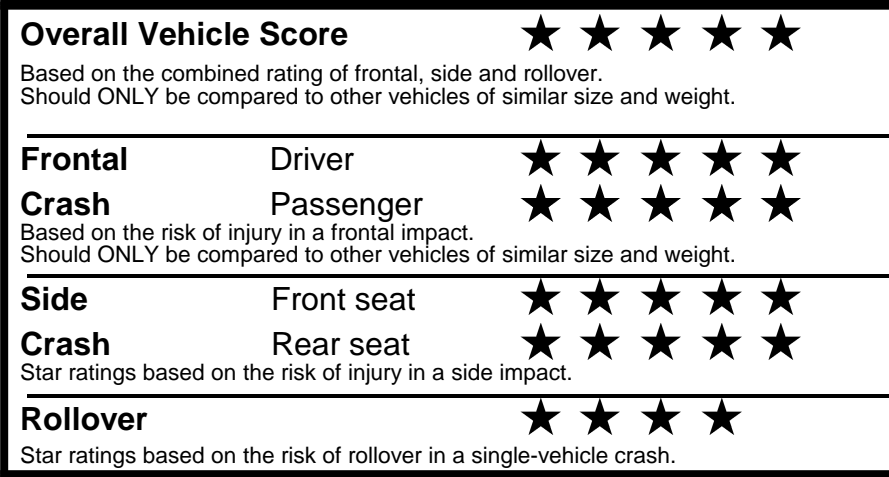

GOVERNMENT 5-STAR SAFETY RATINGS

PARTS CONTENT INFORMATION

FOR VEHICLES IN THIS CAR LINE U.S./CANADIAN PARTS CONTENT: 55 %

MAJOR SOURCES OF FOREIGN PARTS: KOREA: 45%

NOTE: PARTS CONTENT DOES NOT INCLUDE FINAL ASSEMBLY, DISTRIBUTION, OR OTHER NON-PARTS COSTS.

FOR THIS VEHICLE FINAL ASSEMBLY POINT: WEST POINT, GA, USA

COUNTRY OF ORIGIN
ENGINE: USA
TRANSMISSION: USA

TOTAL ADDITIONAL WEIGHT: 19.0