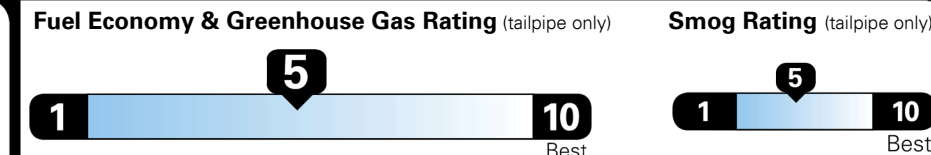

EPA DOT Fuel Economy and Environment

Gasoline Vehicle

Fuel Economy
23 MPG
combined city/hwy
21 city
26 highway
4.3 gallons per 100 miles

SMALL SUVs range from 18 to 120 MPG. The best vehicle rates 136 MPGe.

You spend $1,250 more in fuel costs over 5 years
compared to the average new vehicle.

Annual fuel cost $1,750