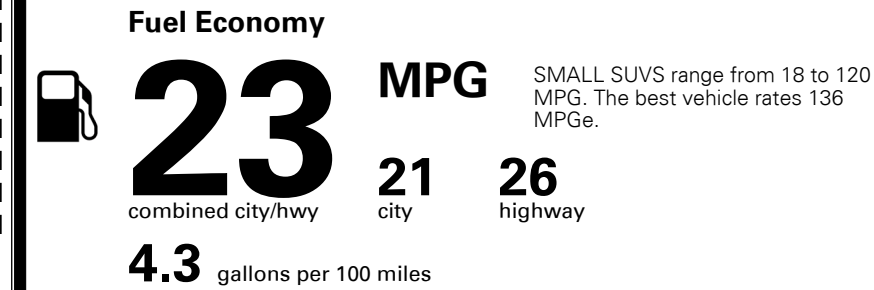

TOTAL MANUFACTURER'S SUGGESTED RETAIL PRICE ▶

\$ 33,535.00

TOTAL ADDITIONAL WEIGHT: 10.2

EPA DOT Fuel Economy and Environment

Gasoline Vehicle

You spend \$1,250 more in fuel costs over 5 years compared to the average new vehicle.