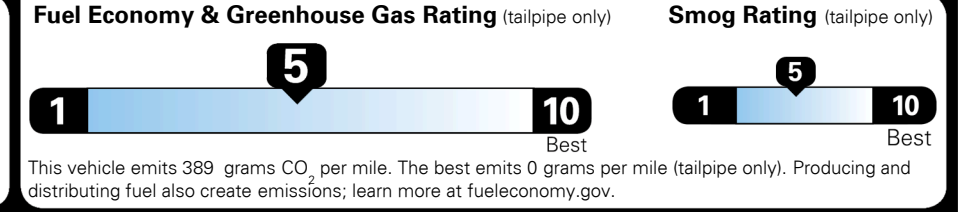

You spend $1,250 more in fuel costs over 5 years compared to the average new vehicle.

Annual fuel cost $1,750

Actual results will vary for many reasons, including driving conditions and how you drive and maintain your vehicle. The average new vehicle gets 27 MPG and costs $7,500 to fuel over 5 years. Cost estimates are based on 15,000 miles per year at $ 2.70 per gallon. MPGe is miles per gasoline gallon equivalent. Vehicle emissions are a significant cause of climate change and smog.

fueleconomy.gov
Calculate personalized estimates and compare vehicles

Smartphone QR Code