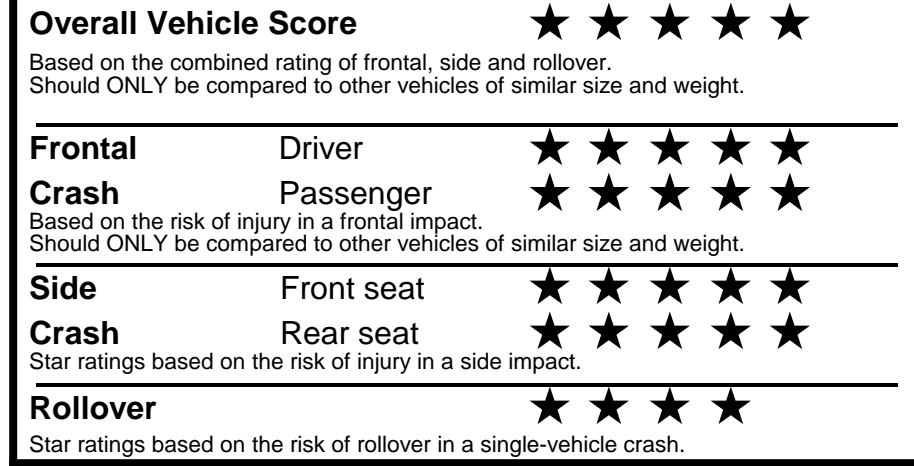

fueleconomy.gov
 Calculate personalized estimates and compare vehicles

Smartphone QR Code

GOVERNMENT 5-STAR SAFETY RATINGS

PARTS CONTENT INFORMATION

FOR VEHICLES IN THIS CAR LINE U.S./CANADIAN PARTS CONTENT: 55 %