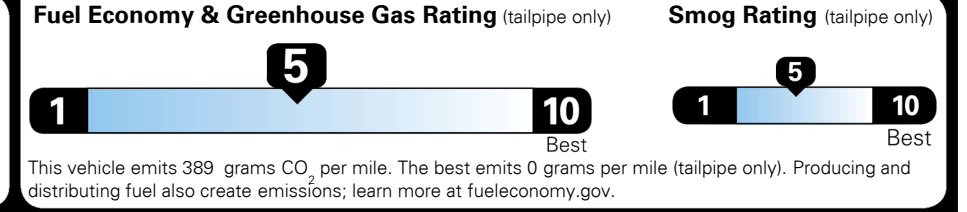

\$ 1,120.00

\$ 33,205.00

#1 MASS MARKET BRAND IN
 J.D. POWER INITIAL QUALITY,
 5 YEARS IN A ROW.

GIVE IT EVERYTHING **KIA**

For J.D. Power 2019 award information, go to jdpower.com/awards for more details.

EPA DOT Fuel Economy and Environment

Gasoline Vehicle

You spend
\$1,250
 more in fuel costs
 over 5 years
 compared to the
 average new vehicle.

Annual fuel cost
\$1,750

Actual results will vary for many reasons, including driving conditions and how you drive and maintain your vehicle. The average new vehicle gets 27 MPG and costs \$7,500 to fuel over 5 years. Cost estimates are based on 15,000 miles per year at \$ 2.70 per gallon. MPGe is miles per gasoline gallon equivalent. Vehicle emissions are a significant cause of climate change and smog.