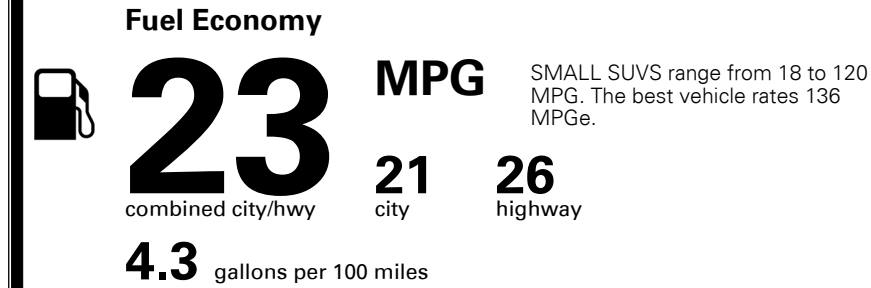

EPA DOT Fuel Economy and Environment

Gasoline Vehicle

You spend
\$1,250
 more in fuel costs
 over 5 years
 compared to the
 average new vehicle.

Annual fuel cost
\$1,750

Actual results will vary for many reasons, including driving conditions and how you drive and maintain your vehicle. The average new vehicle gets 27 MPG and costs \$7,500 to fuel over 5 years. Cost estimates are based on 15,000 miles per year at \$ 2.70 per gallon. MPGe is miles per gasoline gallon equivalent. Vehicle emissions are a significant cause of climate change and smog.