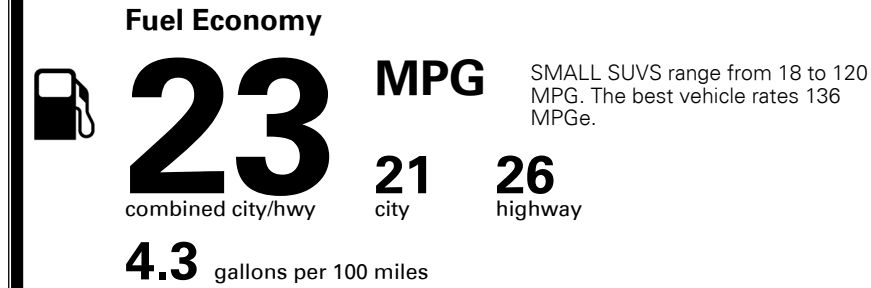

MANUFACTURER'S SUGGESTED RETAIL PRICE ▶

$ 29,790.00

COMPARE LX AWD FEATURES

1. Added to/in place of standard L features
2. All Wheel Drive w/ Locking Center Differential
   - Blind-Spot Collision Warning (BCW)
   - Rear Cross-Traffic Collision Warning (RCCW)
   - Auto Up/Down Windows (Front & Rear)
   - Rapid Charge USB Ports (2)
   - Acoustic Front Windshield
   - Seatback Map Pockets

Included
Included
Included
Included
Included
Included
Included

ADDITIONAL INSTALLED EQUIPMENT:
(In addition to or in place of standard features)
Snow White Pearl Paint $395.00
LX I4 Convenience Package $2,000.00
- Forward Collision-Avoidance Assist-Car
- Parking Distance Warning - Reverse (PDW-R)
- Power Driver's Seat w/ Lumbar Support
- Heated Front Seats
- Dual-Zone Automatic Climate Control
- Leather Trimmed Steering Wheel / Shift Knob
- Roof Rails
Carpeted Floor Mats $195.00
Auto-Dimming Mirror w/HomeLink™ & Compass $350.00

MSRP INCLUDING OPTIONS

$ 32,730.00

INLAND FREIGHT AND HANDLING

$ 1,045.00

TOTAL MANUFACTURER'S SUGGESTED RETAIL PRICE ▶

$ 33,775.00

TOTAL ADDITIONAL WEIGHT: 10.2

#1 MASS MARKET BRAND IN
J.D. POWER INITIAL QUALITY,
5 YEARS IN A ROW.

GIVE IT EVERYTHING KIA

For J.D. Power 2019 award information, go to jdpower.com/awards for more details.

EPA DOT Fuel Economy and Environment

Gasoline Vehicle

You spend
$1,250
more in fuel costs
over 5 years
compared to the
average new vehicle.

Annual fuel cost
$1,750