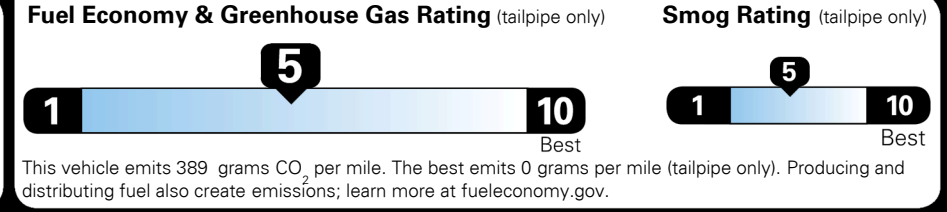

Actual results will vary for many reasons, including driving conditions and how you drive and maintain your vehicle. The average new vehicle gets 27 MPG and costs $7,500 to fuel over 5 years. Cost estimates are based on 15,000 miles per year at $ 2.70 per gallon. MPGe is miles per gasoline gallon equivalent. Vehicle emissions are a significant cause of climate change and smog.

fueleconomy.gov

Calculate personalized estimates and compare vehicles