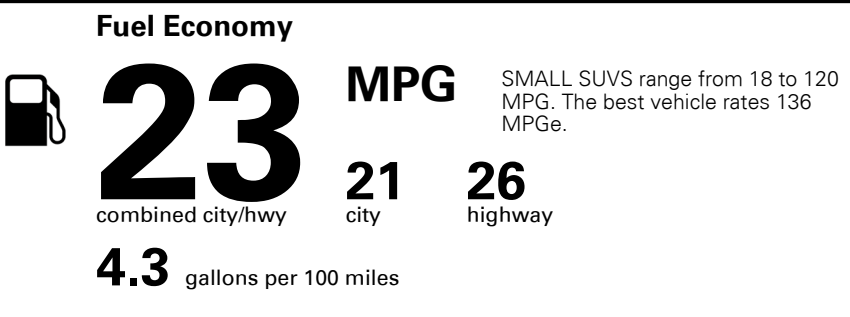

WARRANTY
10 Year/100,000 Mile Limited Powertrain Warranty
5 Year/60,000 Mile Limited Basic Warranty
5 Year/60,000 Mile Roadside Assistance

MANUFACTURER'S SUGGESTED RETAIL PRICE ▶

COMPARE LX AWD FEATURES
Added to/in place of standard L features

- All Wheel Drive w/ Locking Center Differential
- Blind-Spot Collision Warning (BCW)
- Rear Cross-Traffic Collision Warning (RCCW)
- Auto Up/Down Windows (Front & Rear)
- Rapid Charge USB Ports (2)
- Acoustic Front Windshield
- Seatback Map Pockets

ADDITIONAL INSTALLED EQUIPMENT:
(In addition to or in place of standard features)

LX I4 Convenience Package
- Forward Collision-Avoidance Assist-Car
- Parking Distance Warning - Reverse (PDW-R)
- Power Driver's Seat w/ Lumbar Support
- Heated Front Seats
- Dual-Zone Automatic Climate Control
- Leather Trimmed Steering Wheel / Shift Knob
- Roof Rails
Carpeted Floor Mats
Remote Start

$ 29,790.00

Included
Included
Included
Included
Included
Included
Included

$2,000.00

$195.00
$425.00

MSRP INCLUDING OPTIONS

$ 32,410.00

INLAND FREIGHT AND HANDLING

$ 1,045.00

TOTAL MANUFACTURER'S SUGGESTED RETAIL PRICE ▶

$ 33,455.00

TOTAL ADDITIONAL WEIGHT: 10.0

#1 MASS MARKET BRAND IN J.D. POWER INITIAL QUALITY, 5 YEARS IN A ROW.

GIVE IT EVERYTHING KIA

EPA DOT Fuel Economy and Environment

Gasoline Vehicle

You spend $1,250 more in fuel costs over 5 years compared to the average new vehicle.

Annual fuel cost $1,750