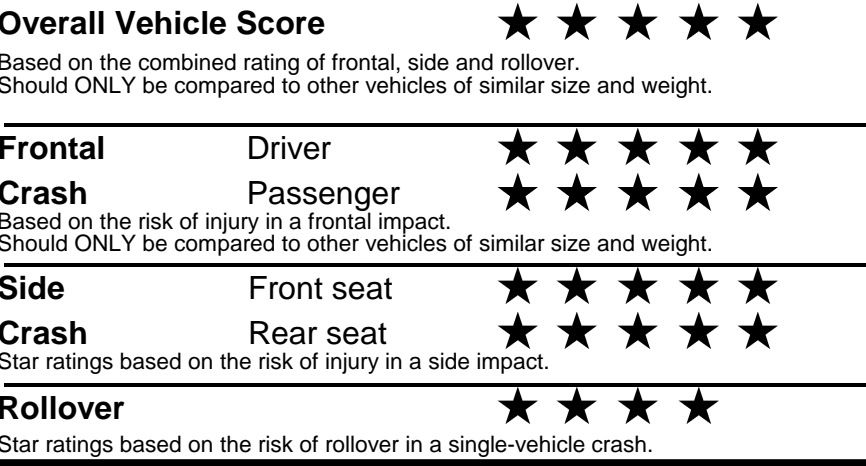

fueleconomy.gov

Calculate personalized estimates and compare vehicles

GOVERNMENT 5-STAR SAFETY RATINGS

Star ratings range from 1 to 5 stars (★★★★★) with 5 being the highest. Source: National Highway Traffic Safety Administration (NHTSA). www.safercar.gov or 1-888-327-4236