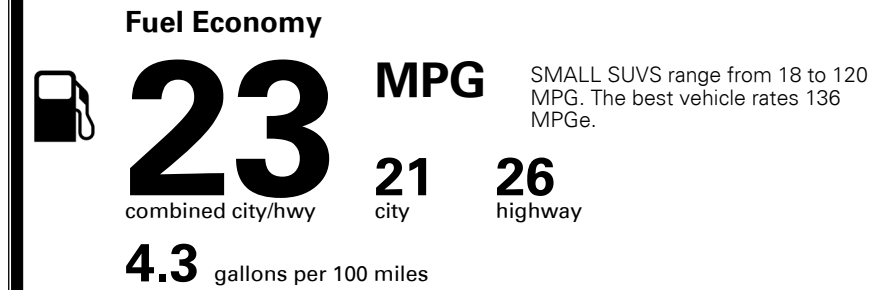

TOTAL MANUFACTURER'S SUGGESTED RETAIL PRICE ▶

\$ 33,140.00

TOTAL ADDITIONAL WEIGHT: 10.2

EPA DOT Fuel Economy and Environment

Gasoline Vehicle

You spend \$1,250 more in fuel costs over 5 years compared to the average new vehicle.