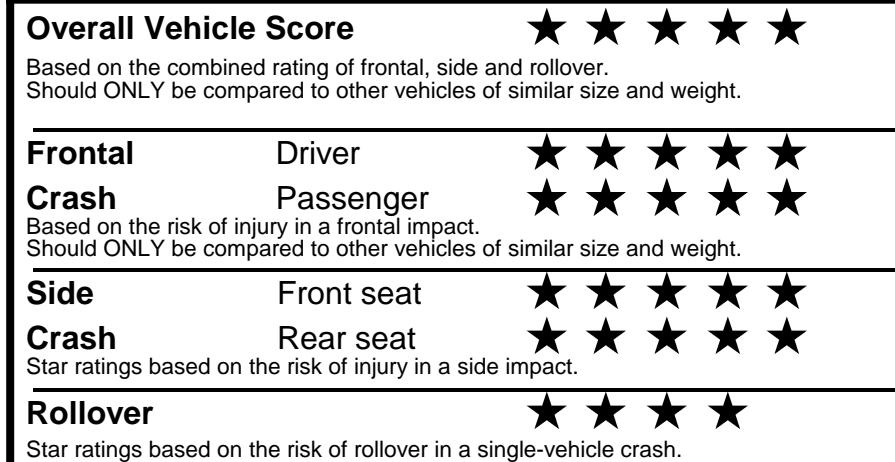

fueleconomy.gov

Calculate personalized estimates and compare vehicles

GOVERNMENT 5-STAR SAFETY RATINGS

Star ratings range from 1 to 5 stars (★★★★★) with 5 being the highest. Source: National Highway Traffic Safety Administration (NHTSA). www.safercar.gov or 1-888-327-4236