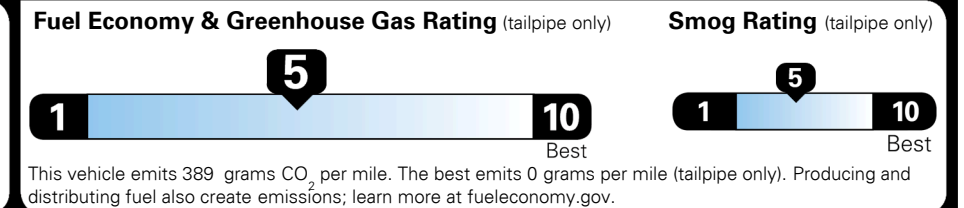

Actual results will vary for many reasons, including driving conditions and how you drive and maintain your vehicle. The average new vehicle gets 27 MPG and costs $7,500 to fuel over 5 years. Cost estimates are based on 15,000 miles per year at $ 2.70 per gallon. MPGe is miles per gasoline gallon equivalent. Vehicle emissions are a significant cause of climate change and smog.

fueleconomy.gov

Calculate personalized estimates and compare vehicles