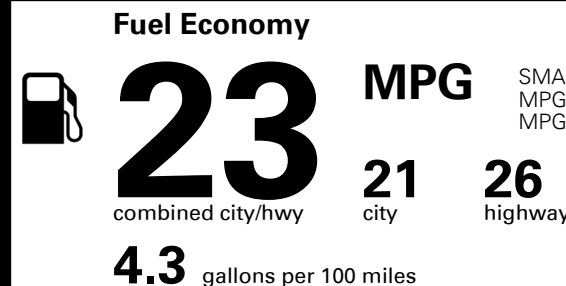

TOTAL MANUFACTURER'S SUGGESTED RETAIL PRICE ▶

\$ 33,030.00

TOTAL ADDITIONAL WEIGHT: 8.8

#1 MASS MARKET BRAND IN
 J.D. POWER INITIAL QUALITY,
 5 YEARS IN A ROW.

GIVE IT EVERYTHING KIA

For J.D. Power 2019 award information, go to jdpower.com/awards for more details.

EPA DOT Fuel Economy and Environment

Gasoline Vehicle

SMALL SUVs range from 18 to 120 MPG. The best vehicle rates 136 MPGe.

You spend
\$1,250
 more in fuel costs
 over 5 years
 compared to the
 average new vehicle.