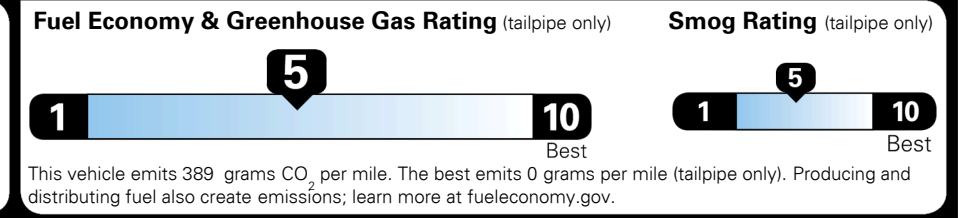

EPA DOT Fuel Economy and Environment

Gasoline Vehicle

Fuel Economy

23 MPG combined city/hwy
21 MPG city
26 MPG highway

SMALL SUVs range from 18 to 120 MPG. The best vehicle rates 136 MPGe.

4.3 gallons per 100 miles

You spend $1,250 more in fuel costs over 5 years compared to the average new vehicle.

Annual fuel cost $1,750