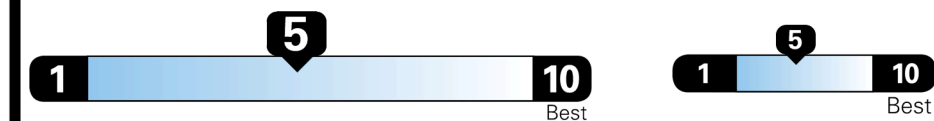

EPA DOT Fuel Economy and Environment

Gasoline Vehicle

Fuel Economy
23 MPG
combined city/hwy
21 MPG city
26 MPG highway
4.3 gallons per 100 miles

SMALL SUVs range from 18 to 120 MPG. The best vehicle rates 136 MPGe.

You spend
$1,250
more in fuel costs
over 5 years
compared to the
average new vehicle.

Annual fuel cost
$1,750

Fuel Economy & Greenhouse Gas Rating (tailpipe only) Smog Rating (tailpipe only)