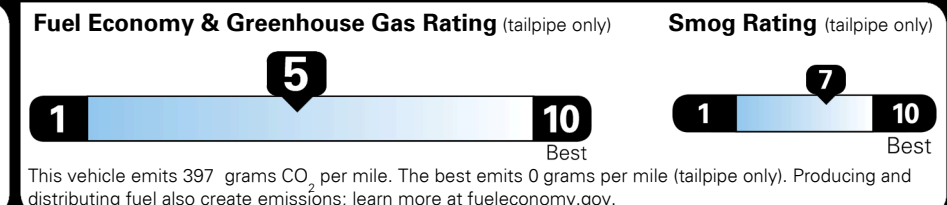

EPA DOT Fuel Economy and Environment

Gasoline Vehicle

Fuel Economy
22 MPG combined city/hwy
21 MPG city
25 MPG highway
4.5 gallons per 100 miles

SMALL SUVs range from 18 to 33 MPG. The best vehicle rates 119 MPGe.

You spend $1,250 more in fuel costs over 5 years
compared to the average new vehicle.

Annual fuel cost $1,650