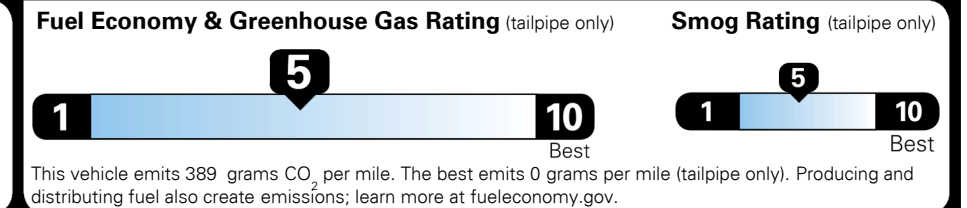

Actual results will vary for many reasons, including driving conditions and how you drive and maintain your vehicle. The average new vehicle gets 27 MPG and costs $7,500 to fuel over 5 years. Cost estimates are based on 15,000 miles per year at $ 2.70 per gallon. MPGe is miles per gasoline gallon equivalent. Vehicle emissions are a significant cause of climate change and smog.

fuelconomy.gov

Calculate personalized estimates and compare vehicles

GOVERNMENT 5-STAR SAFETY RATINGS

Overall Vehicle Score ★ ★ ★ ★ ★

Based on the combined rating of frontal, side and rollover.
Should ONLY be compared to other vehicles of similar size and weight.

Frontal Driver ★ ★ ★ ★ ★

Crash Passenger ★ ★ ★ ★ ★

Based on the risk of injury in a frontal impact.
Should ONLY be compared to other vehicles of similar size and weight.

Side Front seat ★ ★ ★ ★ ★

Crash Rear seat ★ ★ ★ ★ ★

Star ratings based on the risk of injury in a side impact.

Rollover ★ ★ ★ ★ ★

Star ratings based on the risk of rollover in a single-vehicle crash.

Star ratings range from 1 to 5 stars (★★★★★) with 5 being the highest.

Source: National Highway Traffic Safety Administration (NHTSA).

www.safercar.gov or 1-888-327-4236

Manufacturer's suggested retail price includes Manufacturer's recommended pre-delivery service. License and title fees, state and local taxes and other dealer installed options and accessories are not included in the manufacturer's suggested retail price.

PARTS CONTENT INFORMATION

FOR VEHICLES IN THIS CAR LINE U.S./CANADIAN PARTS CONTENT: 55 %

MAJOR SOURCES OF FOREIGN PARTS: KOREA: 45%

NOTE: PARTS CONTENT DOES NOT INCLUDE FINAL ASSEMBLY, DISTRIBUTION, OR OTHER NON-PARTS COSTS.

FOR THIS VEHICLE FINAL ASSEMBLY POINT: WEST POINT, GA, USA

COUNTRY OF ORIGIN

ENGINE: USA

TRANSMISSION: USA