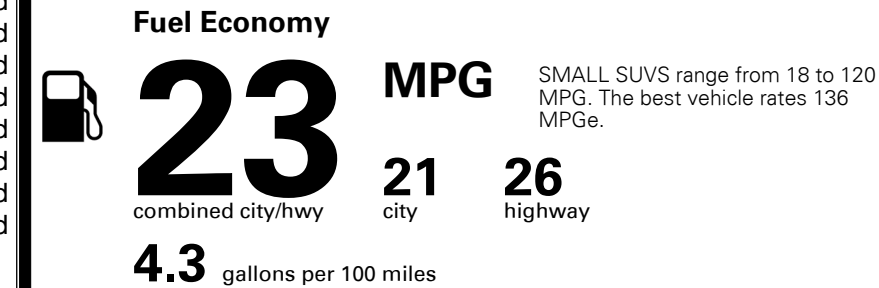

WARRANTY

10 Year/100,000 Mile Limited Powertrain Warranty
5 Year/60,000 Mile Limited Basic Warranty
5 Year/60,000 Mile Roadside Assistance

MANUFACTURER'S SUGGESTED RETAIL PRICE ▶

$ 29,790.00

COMPARE LX AWD FEATURES

Added to/in place of standard L features

- All Wheel Drive w/ Locking Center Differential
- Blind-Spot Collision Warning (BCW)
- Rear Cross-Traffic Collision Warning (RCCW)
- Auto Up/Down Windows (Front & Rear)
- Rapid Charge USB Ports (2)
- Acoustic Front Windshield
- Seatback Map Pockets

Included
Included
Included
Included
Included
Included
Included

ADDITIONAL INSTALLED EQUIPMENT:

(In addition to or in place of standard features)

LX I4 Convenience Package
- Forward Collision-Avoidance Assist-Car
- Parking Distance Warning - Reverse (PDW-R)
- Power Driver's Seat w/ Lumbar Support
- Heated Front Seats
- Dual-Zone Automatic Climate Control
- Leather Trimmed Steering Wheel / Shift Knob
- Roof Rails
Carpeted Floor Mats
Cargo Net
Mud Guards

$2,000.00

$195.00
$50.00
$115.00

MSRP INCLUDING OPTIONS

$ 32,150.00

INLAND FREIGHT AND HANDLING

$ 1,045.00

TOTAL MANUFACTURER'S SUGGESTED RETAIL PRICE ▶

$ 33,195.00

TOTAL ADDITIONAL WEIGHT: 9.6

#1 MASS MARKET BRAND IN
J.D. POWER INITIAL QUALITY,
5 YEARS IN A ROW.

GIVE IT EVERYTHING

For J.D. Power 2019 award information, go to jdpower.com/awards for more details.

EPA DOT Fuel Economy and Environment

Gasoline Vehicle

You spend
$1,250
more in fuel costs
over 5 years
compared to the
average new vehicle.

Annual fuel cost
$1,750