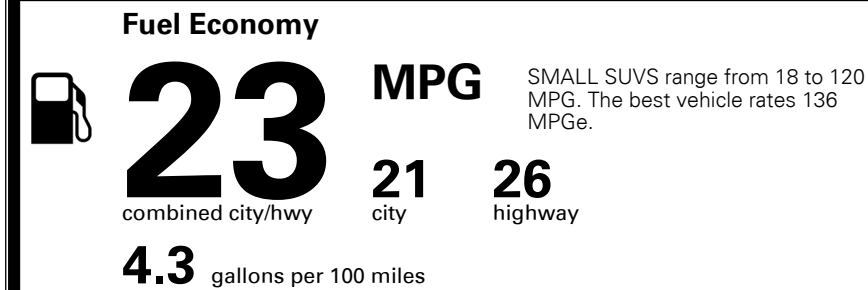

WARRANTY
10 Year/100,000 Mile Limited Powertrain Warranty
5 Year/60,000 Mile Limited Basic Warranty
5 Year/60,000 Mile Roadside Assistance

MANUFACTURER'S SUGGESTED RETAIL PRICE ▶

COMPARE LX AWD FEATURES

1. Added to/in place of standard L features
2. All Wheel Drive w/ Locking Center Differential
   - Blind-Spot Collision Warning (BCW)
   - Rear Cross-Traffic Collision Warning (RCCW)
   - Auto Up/Down Windows (Front & Rear)
   - Rapid Charge USB Ports (2)
   - Acoustic Front Windshield
   - Seatback Map Pockets

ADDITIONAL INSTALLED EQUIPMENT: (In addition to or in place of standard features)

1. LX I4 Convenience Package
2. Forward Collision-Avoidance Assist-Car
   - Parking Distance Warning - Reverse (PDW-R)
   - Power Driver's Seat w/ Lumbar Support
   - Heated Front Seats
   - Dual-Zone Automatic Climate Control
   - Leather Trimmed Steering Wheel / Shift Knob
   - Roof Rails
3. Carpeted Floor Mats

$ 29,790.00

Included
Included
Included
Included
Included
Included
Included

$2,000.00

$195.00

MSRP INCLUDING OPTIONS

$ 31,985.00

INLAND FREIGHT AND HANDLING

$ 1,045.00

TOTAL MANUFACTURER'S SUGGESTED RETAIL PRICE ▶

$ 33,030.00

TOTAL ADDITIONAL WEIGHT: 8.8

#1 MASS MARKET BRAND IN
J.D. POWER INITIAL QUALITY,
5 YEARS IN A ROW.

GIVE IT EVERYTHING

For J.D. Power 2019 award information, go to jdpower.com/awards for more details.

EPA DOT Fuel Economy and Environment

Gasoline Vehicle

You spend
$1,250
more in fuel costs
over 5 years
compared to the
average new vehicle.

Annual fuel cost
$1,750