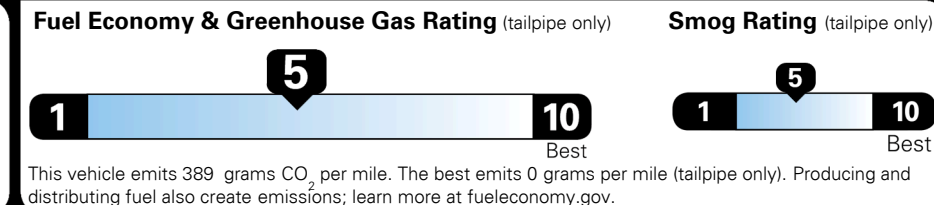

Actual results will vary for many reasons, including driving conditions and how you drive and maintain your vehicle. The average new vehicle gets 27 MPG and costs $7,500 to fuel over 5 years. Cost estimates are based on 15,000 miles per year at $ 2.70 per gallon. MPGe is miles per gasoline gallon equivalent. Vehicle emissions are a significant cause of climate change and smog.

fuel economy.gov

Calculate personalized estimates and compare vehicles

GOVERNMENT 5-STAR SAFETY RATINGS

Overall Vehicle Score ★ ★ ★ ★ ★

Based on the combined rating of frontal, side and rollover. Should ONLY be compared to other vehicles of similar size and weight.

Frontal Driver ★ ★ ★ ★ ★

Crash Passenger ★ ★ ★ ★ ★

Based on the risk of injury in a frontal impact. Should ONLY be compared to other vehicles of similar size and weight.

Side Front seat ★ ★ ★ ★ ★

Crash Rear seat ★ ★ ★ ★ ★

Star ratings based on the risk of injury in a side impact.

Rollover ★ ★ ★ ★ ★

Star ratings based on the risk of rollover in a single-vehicle crash.

Star ratings range from 1 to 5 stars (★★★★★) with 5 being the highest.

Source: National Highway Traffic Safety Administration (NHTSA).

www.safercar.gov or 1-888-327-4236

Manufacturer's suggested retail price includes Manufacturer's recommended pre-delivery service. License and title fees, state and local taxes and other dealer installed options and accessories are not included in the manufacturer's suggested retail price.

PARTS CONTENT INFORMATION

FOR VEHICLES IN THIS CAR LINE U.S./CANADIAN PARTS CONTENT: 55 %

MAJOR SOURCES OF FOREIGN PARTS: KOREA: 45%

NOTE: PARTS CONTENT DOES NOT INCLUDE FINAL ASSEMBLY, DISTRIBUTION, OR OTHER NON-PARTS COSTS.

FOR THIS VEHICLE FINAL ASSEMBLY POINT: WEST POINT, GA, USA

COUNTRY OF ORIGIN

ENGINE: USA

TRANSMISSION: USA