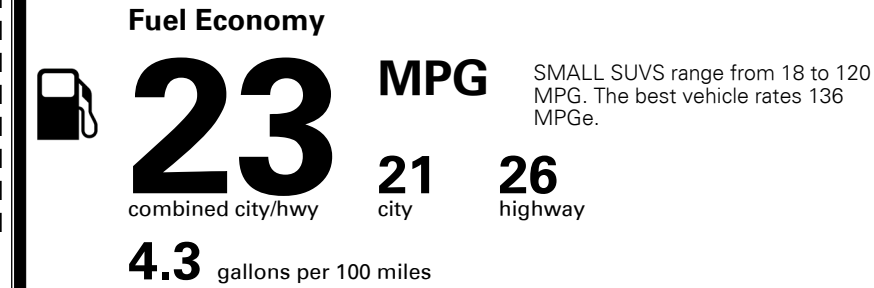

EXTERIOR

Projector Beam Headlights w/ LED Positioning Lights
Heated Outside Mirrors w/ Turn Signal Indicators
Privacy Glass
17" Alloy Wheels

WARRANTY

10 Year/100,000 Mile Limited Powertrain Warranty
5 Year/60,000 Mile Limited Basic Warranty
5 Year/60,000 Mile Roadside Assistance

MANUFACTURER'S SUGGESTED RETAIL PRICE ▶

$ 29,790.00

COMPARE LX AWD FEATURES

Added to/in place of standard L features
- All Wheel Drive w/ Locking Center Differential
- Blind-Spot Collision Warning (BCW)
- Rear Cross-Traffic Collision Warning (RCCW)
- Auto Up/Down Windows (Front & Rear)
- Rapid Charge USB Ports (2)
- Acoustic Front Windshield
- Seatback Map Pockets

Included
Included
Included
Included
Included
Included
Included

ADDITIONAL INSTALLED EQUIPMENT: (In addition to or in place of standard features)

Carpeted Floor Mats
Cargo Net
Mud Guards

$195.00
$50.00
$115.00

MSRP INCLUDING OPTIONS

$ 30,150.00

INLAND FREIGHT AND HANDLING

$ 1,045.00

TOTAL MANUFACTURER'S SUGGESTED RETAIL PRICE ▶

$ 31,195.00

TOTAL ADDITIONAL WEIGHT: 9.6

#1 MASS MARKET BRAND IN
J.D. POWER INITIAL QUALITY,
5 YEARS IN A ROW.

GIVE IT EVERYTHING

For J.D. Power 2019 award information, go to jdpower.com/awards for more details.

EPA DOT Fuel Economy and Environment

Gasoline Vehicle