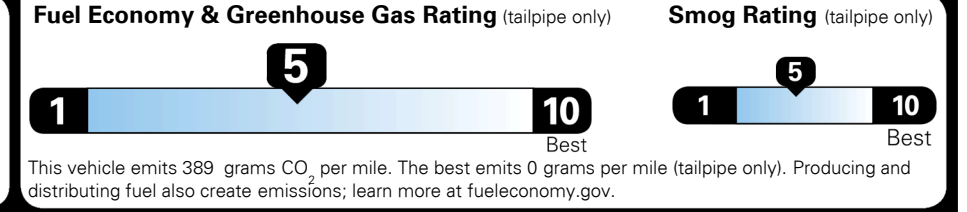

You spend
$1,250
more in fuel costs
over 5 years
compared to the
average new vehicle.

Annual fuel cost
$1,750

Actual results will vary for many reasons, including driving conditions and how you drive and maintain your vehicle. The average new vehicle gets 27 MPG and costs $7,500 to fuel over 5 years. Cost estimates are based on 15,000 miles per year at $ 2.70 per gallon. MPGe is miles per gasoline gallon equivalent. Vehicle emissions are a significant cause of climate change and smog.

fuelconomy.gov

Calculate personalized estimates and compare vehicles