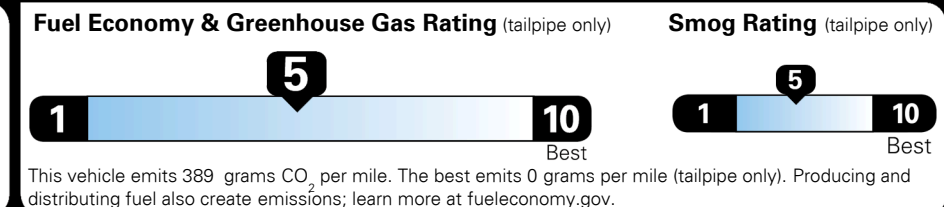

Included
 Included
 Included
 Included
 Included
 Included
 Included

\$2,000.00

\$195.00
 \$50.00
 \$60.00

MSRP INCLUDING OPTIONS \$ 32,095.00

INLAND FREIGHT AND HANDLING \$ 1,045.00

TOTAL MANUFACTURER'S SUGGESTED RETAIL PRICE ▶ \$ 33,140.00

TOTAL ADDITIONAL WEIGHT: 10.0

EPA DOT Fuel Economy and Environment

Gasoline Vehicle

You spend \$1,250 more in fuel costs over 5 years
 compared to the average new vehicle.

Annual fuel cost \$1,750

Actual results will vary for many reasons, including driving conditions and how you drive and maintain your vehicle. The average new vehicle gets 27 MPG and costs \$7,500 to fuel over 5 years. Cost estimates are based on 15,000 miles per year at \$ 2.70 per gallon. MPGe is miles per gasoline gallon equivalent. Vehicle emissions are a significant cause of climate change and smog.