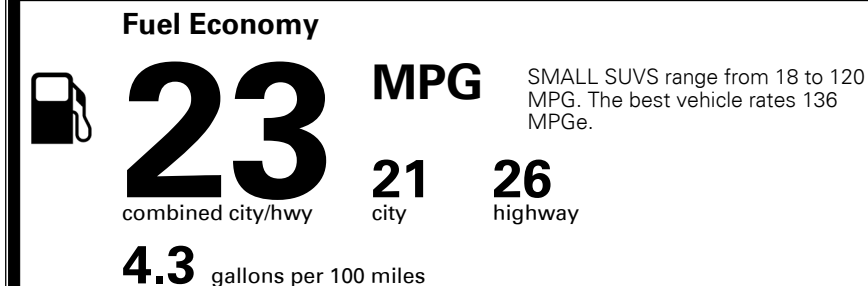

Included
 Included
 Included
 Included
 Included
 Included
 Included

\$2,000.00

\$195.00
 \$50.00
 \$60.00

MSRP INCLUDING OPTIONS \$ 32,095.00

INLAND FREIGHT AND HANDLING \$ 1,045.00

TOTAL MANUFACTURER'S SUGGESTED RETAIL PRICE ▶ \$ 33,140.00

TOTAL ADDITIONAL WEIGHT: 10.0

EPA DOT Fuel Economy and Environment

Gasoline Vehicle

You spend \$1,250 more in fuel costs over 5 years
 compared to the average new vehicle.

Annual fuel cost \$1,750

Actual results will vary for many reasons, including driving conditions and how you drive and maintain your vehicle. The average new vehicle gets 27 MPG and costs \$7,500 to fuel over 5 years. Cost estimates are based on 15,000 miles per year at \$ 2.70 per gallon. MPGe is miles per gasoline gallon equivalent. Vehicle emissions are a significant cause of climate change and smog.