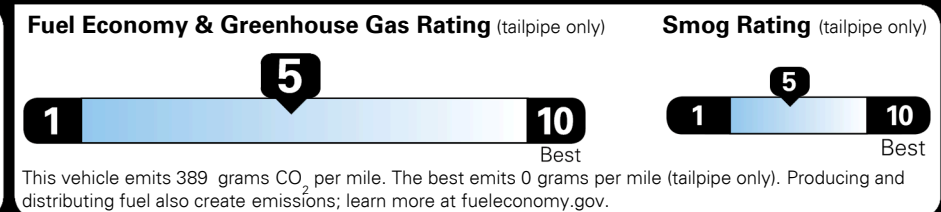

TOTAL MANUFACTURER'S SUGGESTED RETAIL PRICE ▶

\$ 33,230.00

TOTAL ADDITIONAL WEIGHT: 52.0

EPA DOT Fuel Economy and Environment

Gasoline Vehicle

Fuel Economy
23 MPG
 combined city/hwy
4.3 gallons per 100 miles

SMALL SUVs range from 18 to 120 MPG. The best vehicle rates 136 MPGe.

21 city
26 highway

You spend \$1,250 more in fuel costs over 5 years
 compared to the average new vehicle.

Annual fuel cost \$1,750

This vehicle emits 389 grams CO₂ per mile. The best emits 0 grams per mile (tailpipe only). Producing and distributing fuel also create emissions; learn more at fuelconomy.gov.