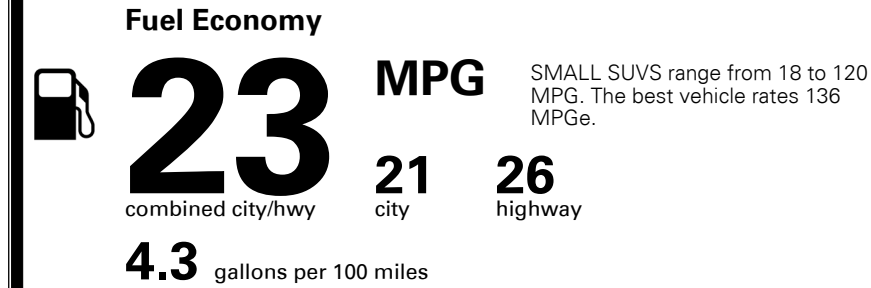

**TOTAL MANUFACTURER'S SUGGESTED RETAIL PRICE ▶**

\$ 33,080.00

TOTAL ADDITIONAL WEIGHT: 9.4

**EPA DOT Fuel Economy and Environment**

**Gasoline Vehicle**

**You spend \$1,250 more in fuel costs over 5 years** compared to the average new vehicle.