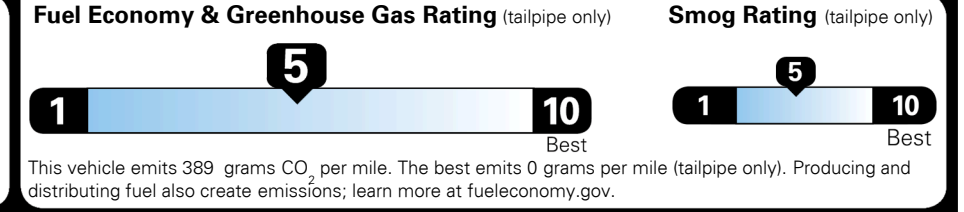

Actual results will vary for many reasons, including driving conditions and how you drive and maintain your vehicle. The average new vehicle gets 27 MPG and costs $7,500 to fuel over 5 years. Cost estimates are based on 15,000 miles per year at $ 2.70 per gallon. MPGe is miles per gasoline gallon equivalent. Vehicle emissions are a significant cause of climate change and smog.

fueleconomy.gov

Calculate personalized estimates and compare vehicles