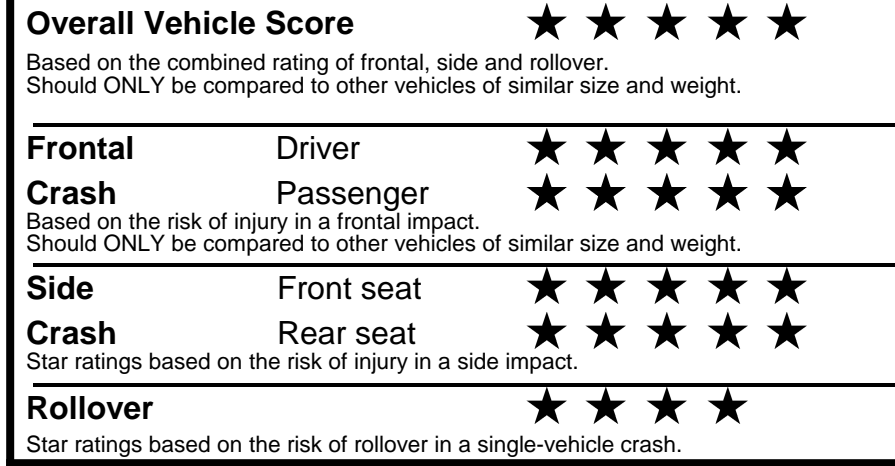

**fueleconomy.gov**

Calculate personalized estimates and compare vehicles

**GOVERNMENT 5-STAR SAFETY RATINGS**

Star ratings range from 1 to 5 stars (★★★★★) with 5 being the highest. Source: National Highway Traffic Safety Administration (NHTSA). [www.safercar.gov](http://www.safercar.gov) or 1-888-327-4236