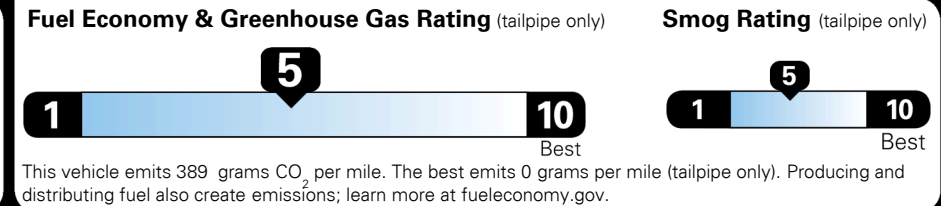

Actual results will vary for many reasons, including driving conditions and how you drive and maintain your vehicle. The average new vehicle gets 27 MPG and costs $7,500 to fuel over 5 years. Cost estimates are based on 15,000 miles per year at $ 2.70 per gallon. MPGe is miles per gasoline gallon equivalent. Vehicle emissions are a significant cause of climate change and smog.

fuel economy.gov

Calculate personalized estimates and compare vehicles