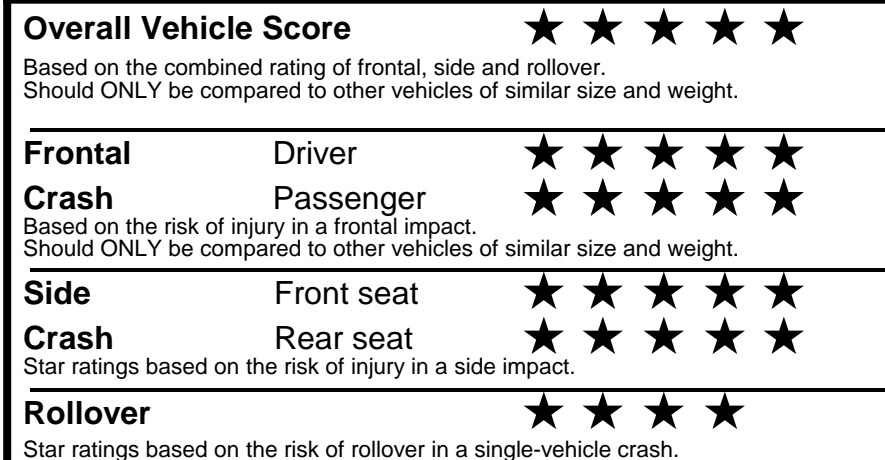

fuel economy.gov

Calculate personalized estimates and compare vehicles

GOVERNMENT 5-STAR SAFETY RATINGS

Star ratings range from 1 to 5 stars (★★★★★) with 5 being the highest. Source: National Highway Traffic Safety Administration (NHTSA). www.safercar.gov or 1-888-327-4236