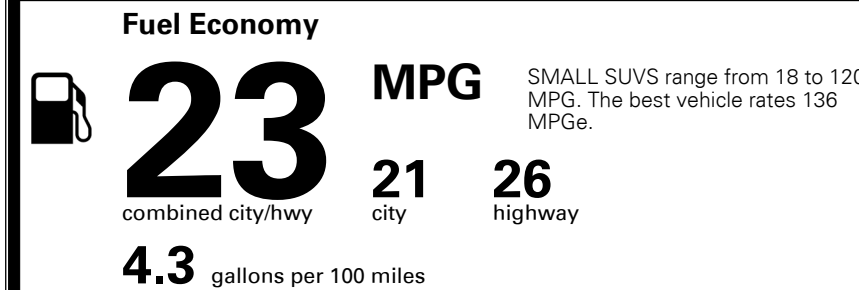

EPA DOT Fuel Economy and Environment

Gasoline Vehicle

You spend $1,250 more in fuel costs over 5 years compared to the average new vehicle.

Annual fuel cost $1,750