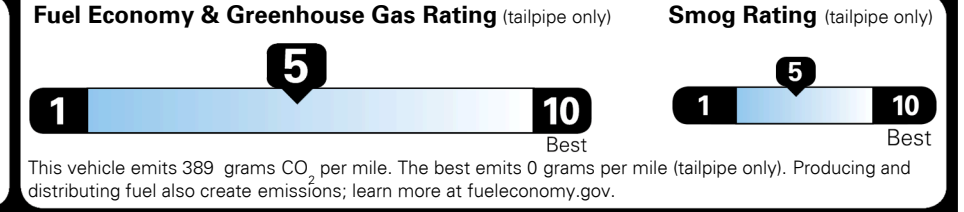

Actual results will vary for many reasons, including driving conditions and how you drive and maintain your vehicle. The average new vehicle gets 27 MPG and costs $7,500 to fuel over 5 years. Cost estimates are based on 15,000 miles per year at $ 2.70 per gallon. MPGe is miles per gasoline gallon equivalent. Vehicle emissions are a significant cause of climate change and smog.

fuel economy.gov

Calculate personalized estimates and compare vehicles