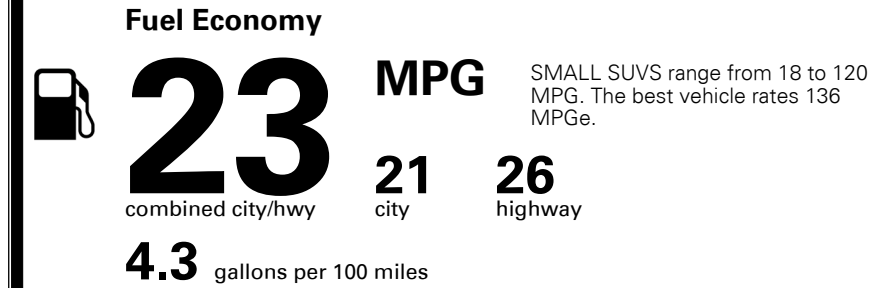

Gasoline Vehicle

You spend \$1,250 more in fuel costs over 5 years
 compared to the average new vehicle.

Annual fuel cost \$1,750

Actual results will vary for many reasons, including driving conditions and how you drive and maintain your vehicle. The average new vehicle gets 27 MPG and costs \$7,500 to fuel over 5 years. Cost estimates are based on 15,000 miles per year at \$ 2.70 per gallon. MPGe is miles per gasoline gallon equivalent. Vehicle emissions are a significant cause of climate change and smog.