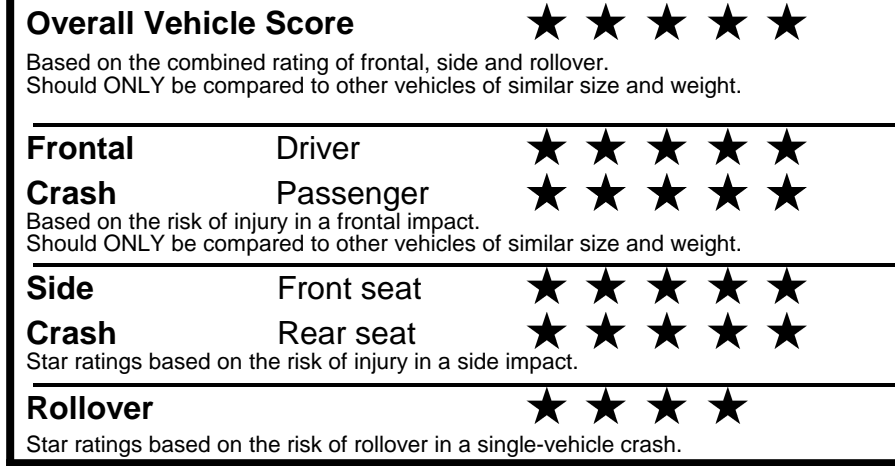

fuel economy.gov

Calculate personalized estimates and compare vehicles

GOVERNMENT 5-STAR SAFETY RATINGS

Star ratings range from 1 to 5 stars (★★★★★) with 5 being the highest. Source: National Highway Traffic Safety Administration (NHTSA). www.safercar.gov or 1-888-327-4236