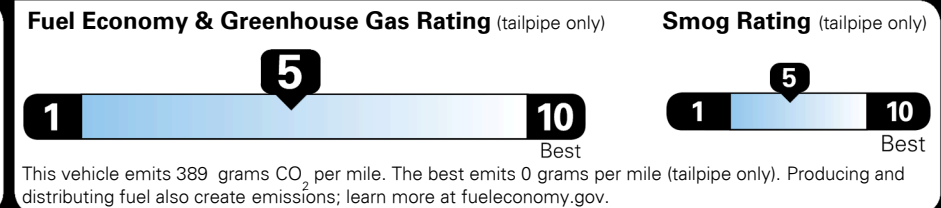

EPA DOT Fuel Economy and Environment

Gasoline Vehicle

Fuel Economy
23 MPG
combined city/hwy
21 city
26 highway
4.3 gallons per 100 miles

SMALL SUVs range from 18 to 37 MPG. The best vehicle rates 136 MPGe.

You spend $1,250 more in fuel costs over 5 years
compared to the average new vehicle.

Annual fuel cost $1,650