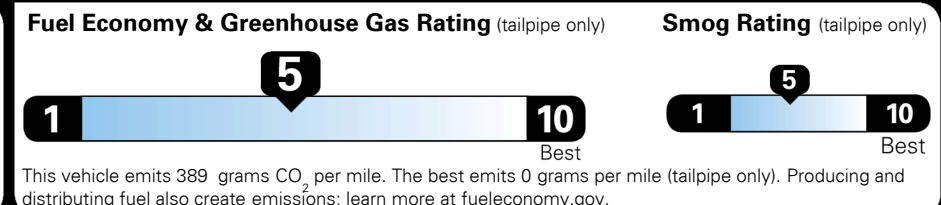

EPA DOT Fuel Economy and Environment

Gasoline Vehicle

Fuel Economy

23 MPG combined city/hwy
21 MPG city
26 MPG highway

SMALL SUVs range from 18 to 120 MPG. The best vehicle rates 136 MPGe.

4.3 gallons per 100 miles

You spend $1,250 more in fuel costs over 5 years compared to the average new vehicle.

Annual fuel cost $1,750