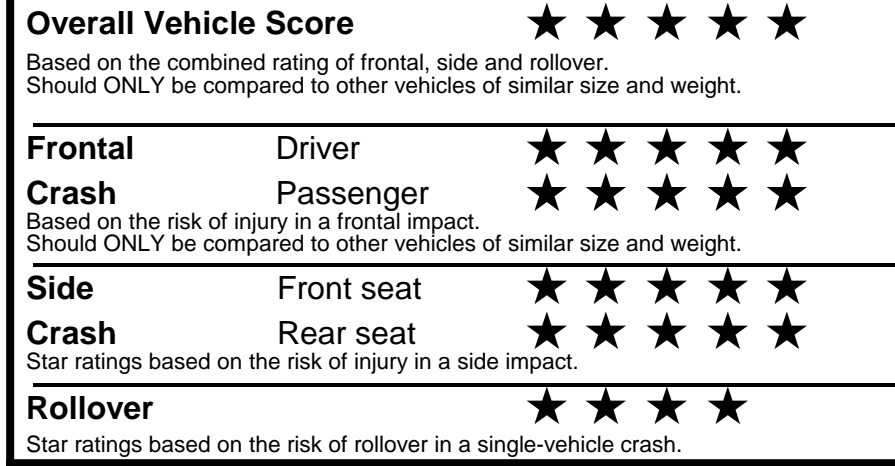

fuel economy.gov

Calculate personalized estimates and compare vehicles

GOVERNMENT 5-STAR SAFETY RATINGS

Star ratings range from 1 to 5 stars (★★★★★) with 5 being the highest.
 Source: National Highway Traffic Safety Administration (NHTSA).
www.safercar.gov or 1-888-327-4236