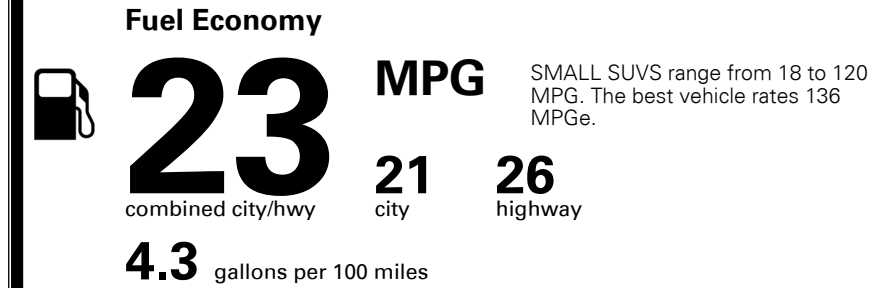

WARRANTY

10 Year/100,000 Mile Limited Powertrain Warranty
5 Year/60,000 Mile Limited Basic Warranty
5 Year/60,000 Mile Roadside Assistance

MANUFACTURER'S SUGGESTED RETAIL PRICE ▶

$ 29,790.00

COMPARE LX AWD FEATURES

Added to/in place of standard L features

- All Wheel Drive w/ Locking Center Differential
- Blind-Spot Collision Warning (BCW)
- Rear Cross-Traffic Collision Warning (RCCW)
- Auto Up/Down Windows (Front & Rear)
- Rapid Charge USB Ports (2)
- Acoustic Front Windshield
- Seatback Map Pockets

Included
Included
Included
Included
Included
Included
Included

ADDITIONAL INSTALLED EQUIPMENT:

(In addition to or in place of standard features)

Snow White Pearl Paint
LX I4 Convenience Package
- Forward Collision-Avoidance Assist-Car
- Parking Distance Warning - Reverse (PDW-R)
- Power Driver's Seat w/ Lumbar Support
- Heated Front Seats
- Dual-Zone Automatic Climate Control
- Leather Trimmed Steering Wheel / Shift Knob
- Roof Rails
Carpeted Floor Mats
Mud Guards

$395.00
$2,000.00

$195.00
$115.00

MSRP INCLUDING OPTIONS

$ 32,495.00

INLAND FREIGHT AND HANDLING

$ 1,045.00

TOTAL MANUFACTURER'S SUGGESTED RETAIL PRICE ▶

$ 33,540.00

TOTAL ADDITIONAL WEIGHT: 9.0

#1 MASS MARKET BRAND IN
J.D. POWER INITIAL QUALITY,
5 YEARS IN A ROW.

GIVE IT EVERYTHING

For J.D. Power 2019 award information, go to jdpower.com/awards for more details.

EPA DOT Fuel Economy and Environment

Gasoline Vehicle

You spend
$1,250
more in fuel costs
over 5 years
compared to the
average new vehicle.

Annual fuel cost
$1,750