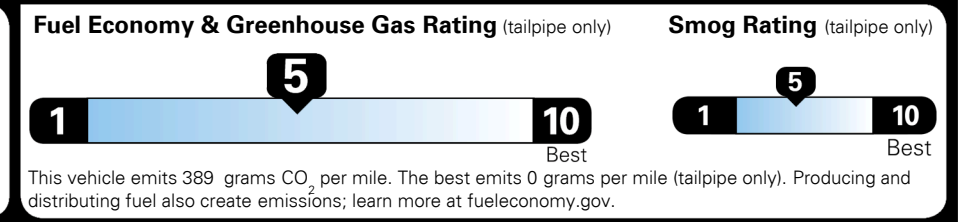

Actual results will vary for many reasons, including driving conditions and how you drive and maintain your vehicle. The average new vehicle gets 27 MPG and costs $7,500 to fuel over 5 years. Cost estimates are based on 15,000 miles per year at $ 2.70 per gallon. MPGe is miles per gasoline gallon equivalent. Vehicle emissions are a significant cause of climate change and smog.

fuel economy.gov

Calculate personalized estimates and compare vehicles