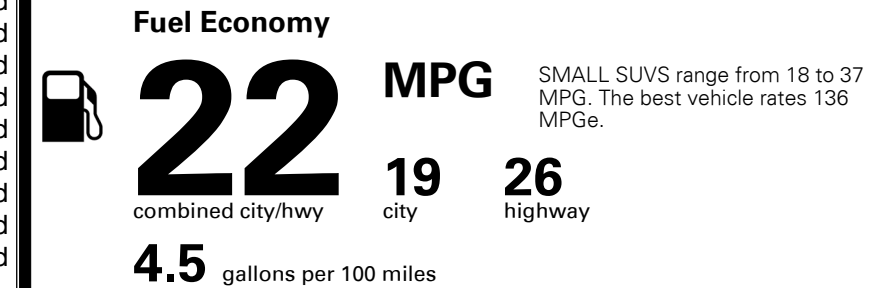

EXTERIOR

Acoustic Front Windshield
Heated Outside Mirrors w/ Turn Signal Indicators
Privacy Glass

WARRANTY

10 Year/100,000 Mile Limited Powertrain Warranty
5 Year/60,000 Mile Limited Basic Warranty
5 Year/60,000 Mile Roadside Assistance
*Ask dealer for details

TOTAL ADDITIONAL WEIGHT: 8.8

MANUFACTURER'S SUGGESTED RETAIL PRICE ▶

$ 32,690.00

COMPARE S FWD FEATURES

Added to/in place of standard LX FWD features

- 19" Black Alloy Wheels
- 235/55 R/19 All-Season Tires
- Black Finish Roof Rails
- Black Finish Mirror Caps
- 3rd Row A/C with Controls
- Heated Front Seats
- Leather Trimmed Steering Wheel/Shift Knob
- Parking Distance Warning - Reverse (PDW-R)

ADDITIONAL INSTALLED EQUIPMENT:

(In addition to or in place of standard features)
Passion Red Paint
Carpeted Floor Mats

Included
Included
Included
Included
Included
Included
Included
Included

$395.00
$155.00

MSRP INCLUDING OPTIONS

$ 33,240.00

INLAND FREIGHT AND HANDLING

$ 1,045.00

TOTAL MANUFACTURER'S SUGGESTED RETAIL PRICE ▶

$ 34,285.00

EPA DOT Fuel Economy and Environment

Gasoline Vehicle

You spend
$1,750
more in fuel costs
over 5 years
compared to the
average new vehicle.

Annual fuel cost
$1,750