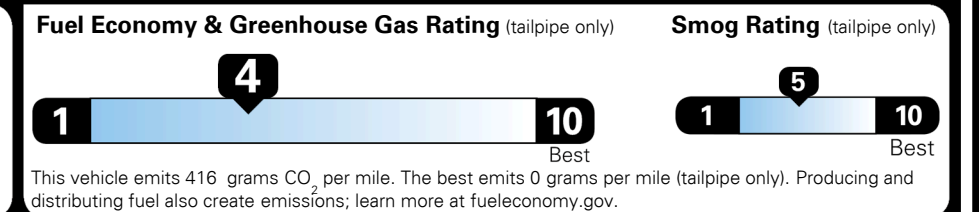

Actual results will vary for many reasons, including driving conditions and how you drive and maintain your vehicle. The average new vehicle gets 27 MPG and costs $7,000 to fuel over 5 years. Cost estimates are based on 15,000 miles per year at $ 2.55 per gallon. MPGe is miles per gasoline gallon equivalent. Vehicle emissions are a significant cause of climate change and smog.

fueleconomy.gov

Calculate personalized estimates and compare vehicles

GOVERNMENT 5-STAR SAFETY RATINGS

Overall Vehicle Score ★ ★ ★ ★ ★

Based on the combined rating of frontal, side and rollover.
Should ONLY be compared to other vehicles of similar size and weight.

Frontal	Driver	★ ★ ★ ★ ★
Crash	Passenger	★ ★ ★ ★ ★

Based on the risk of injury in a frontal impact.
Should ONLY be compared to other vehicles of similar size and weight.

Side	Front seat	★ ★ ★ ★ ★
Crash	Rear seat	★ ★ ★ ★ ★

Star ratings based on the risk of injury in a side impact.

Rollover ★ ★ ★ ★ ★

Star ratings based on the risk of rollover in a single-vehicle crash.

Star ratings range from 1 to 5 stars (★★★★★) with 5 being the highest.

Source: National Highway Traffic Safety Administration (NHTSA).

www.safercar.gov or 1-888-327-4236

Manufacturer's suggested retail price includes Manufacturer's recommended pre-delivery service. License and title fees, state and local taxes and other dealer installed options and accessories are not included in the manufacturer's suggested retail price.

PARTS CONTENT INFORMATION

FOR VEHICLES IN THIS CAR LINE U.S./CANADIAN
PARTS CONTENT: 47 %

MAJOR SOURCES OF FOREIGN PARTS:
KOREA: 53%

NOTE: PARTS CONTENT DOES NOT INCLUDE FINAL ASSEMBLY, DISTRIBUTION, OR OTHER NON-PARTS COSTS.

FOR THIS VEHICLE
FINAL ASSEMBLY POINT:
WEST POINT, GA, USA

COUNTRY OF ORIGIN
ENGINE: KOREA
TRANSMISSION: KOREA