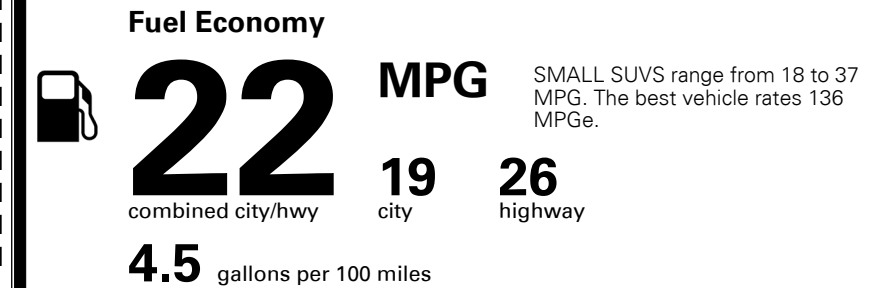

\$ 32,845.00

INLAND FREIGHT AND HANDLING

\$ 1,045.00

TOTAL MANUFACTURER'S SUGGESTED RETAIL PRICE ▶

\$ 33,890.00

TOTAL ADDITIONAL WEIGHT: 8.8

EPA DOT Fuel Economy and Environment

Gasoline Vehicle