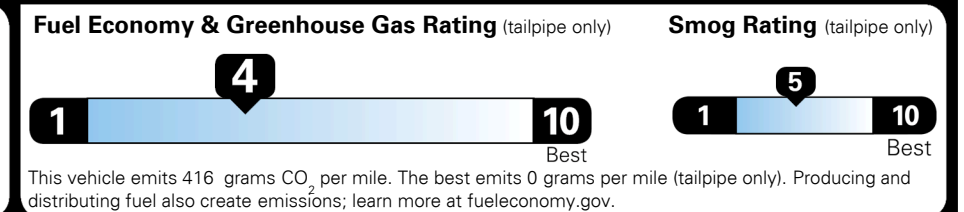

Actual results will vary for many reasons, including driving conditions and how you drive and maintain your vehicle. The average new vehicle gets 27 MPG and costs $7,000 to fuel over 5 years. Cost estimates are based on 15,000 miles per year at $ 2.55 per gallon. MPGe is miles per gasoline gallon equivalent. Vehicle emissions are a significant cause of climate change and smog.

fueleconomy.gov
Calculate personalized estimates and compare vehicles

Smartphone QR Code

GOVERNMENT 5-STAR SAFETY RATINGS

Overall Vehicle Score ★ ★ ★ ★ ★

Based on the combined rating of frontal, side and rollover. Should ONLY be compared to other vehicles of similar size and weight.

Frontal	Driver	★ ★ ★ ★ ★
Crash	Passenger	★ ★ ★ ★ ★
Side	Front seat	★ ★ ★ ★ ★
Crash	Rear seat	★ ★ ★ ★ ★
Rollover		★ ★ ★ ★ ★

Star ratings based on the risk of injury in a frontal impact. Should ONLY be compared to other vehicles of similar size and weight.

Star ratings based on the risk of injury in a side impact.

Star ratings based on the risk of rollover in a single-vehicle crash.

PARTS CONTENT INFORMATION

FOR VEHICLES IN THIS CAR LINE U.S./CANADIAN PARTS CONTENT: 47 %

MAJOR SOURCES OF FOREIGN PARTS: KOREA: 53%

NOTE: PARTS CONTENT DOES NOT INCLUDE FINAL ASSEMBLY, DISTRIBUTION, OR OTHER NON-PARTS COSTS.

FOR THIS VEHICLE FINAL ASSEMBLY POINT: WEST POINT, GA, USA

Star ratings range from 1 to 5 stars (★★★★★) with 5 being the highest. Source: National Highway Traffic Safety Administration (NHTSA). www.safercar.gov or 1-888-327-4236

Manufacturer's suggested retail price includes Manufacturer's recommended pre-delivery service. License and title fees, state and local taxes and other dealer installed options and accessories are not included in the manufacturer's suggested retail price.

COUNTRY OF ORIGIN
ENGINE: KOREA
TRANSMISSION: KOREA