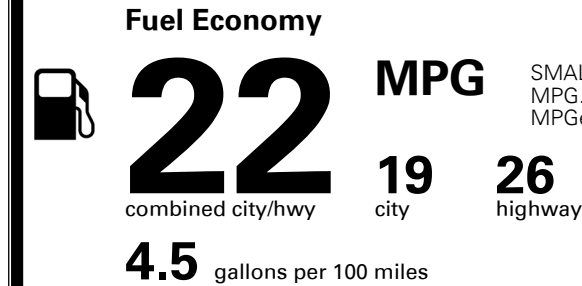

\$155.00
 \$50.00
 \$95.00

MSRP INCLUDING OPTIONS

\$ 32,990.00

INLAND FREIGHT AND HANDLING

\$ 1,045.00

TOTAL MANUFACTURER'S SUGGESTED RETAIL PRICE ▶

\$ 34,035.00

EPA DOT Fuel Economy and Environment

Gasoline Vehicle

SMALL SUVs range from 18 to 37 MPG. The best vehicle rates 136 MPGe.

You spend
\$1,750
 more in fuel costs
 over 5 years
 compared to the
 average new vehicle.

Annual fuel cost
\$1,750

Fuel Economy & Greenhouse Gas Rating (tailpipe only) Smog Rating (tailpipe only)