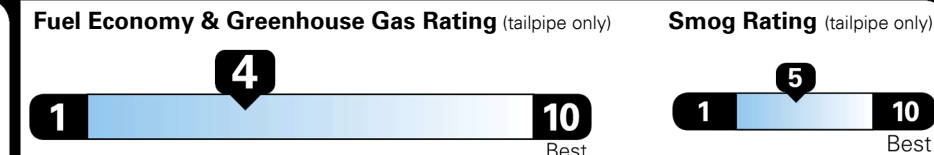

Gasoline Vehicle

SMALL SUVs range from 18 to 37 MPG. The best vehicle rates 136 MPGe.

You spend \$1,750 more in fuel costs over 5 years compared to the average new vehicle.

Annual fuel cost \$1,750

This vehicle emits 416 grams CO₂ per mile. The best emits 0 grams per mile (tailpipe only). Producing and distributing fuel also create emissions; learn more at fuelconomy.gov.