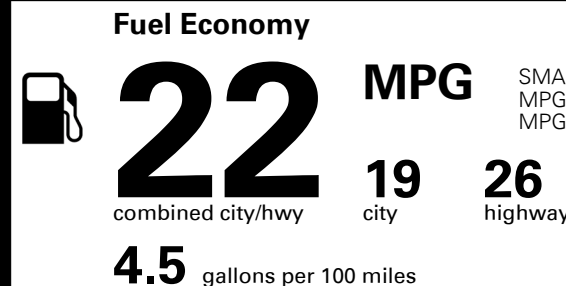

Gasoline Vehicle

SMALL SUVs range from 18 to 37 MPG. The best vehicle rates 136 MPGe.

You spend \$1,750 more in fuel costs over 5 years compared to the average new vehicle.

Annual fuel cost \$1,750

This vehicle emits 416 grams CO₂ per mile. The best emits 0 grams per mile (tailpipe only). Producing and distributing fuel also create emissions; learn more at fuelconomy.gov.