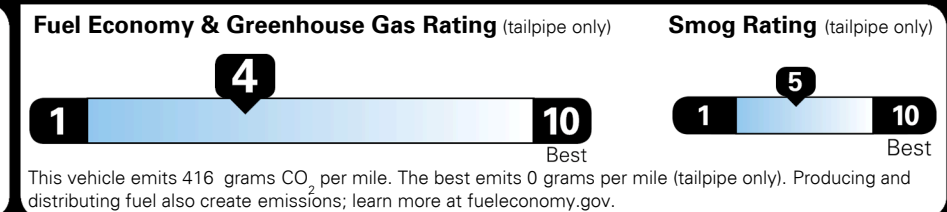

MANUFACTURER'S SUGGESTED RETAIL PRICE ▶

ADDITIONAL INSTALLED EQUIPMENT:
(In addition to or in place of standard features)
Snow White Pearl Paint $395.00
Carpeted Floor Mats $155.00
Carpeted Cargo Mat w/Seatback Up Protection $115.00

MSRP INCLUDING OPTIONS $ 31,955.00

INLAND FREIGHT AND HANDLING $ 990.00

TOTAL MANUFACTURER'S SUGGESTED RETAIL PRICE ▶ $ 32,945.00

EPA DOT Fuel Economy and Environment

Gasoline Vehicle

Fuel Economy

22 MPG
combined city/hwy

19 MPG
city

26 MPG
highway

4.5 gallons per 100 miles

SMALL SUVs range from 18 to 37 MPG. The best vehicle rates 136 MPGe.

You spend $1,750 more in fuel costs over 5 years
compared to the average new vehicle.

Annual fuel cost $1,750

Actual results will vary for many reasons, including driving conditions and how you drive and maintain your vehicle. The average new vehicle gets 27 MPG and costs $7,000 to fuel over 5 years. Cost estimates are based on 15,000 miles per year at $ 2.55 per gallon. MPGe is miles per gasoline gallon equivalent. Vehicle emissions are a significant cause of climate change and smog.

fueleconomy.gov

Calculate personalized estimates and compare vehicles

GOVERNMENT 5-STAR SAFETY RATINGS

Overall Vehicle Score ★★★★★
Based on the combined rating of frontal, side and rollover. Should ONLY be compared to other vehicles of similar size and weight.

Frontal	Driver	★★★★★
Crash	Passenger	★★★★★
Side	Front seat	★★★★★
Crash	Rear seat	★★★★★
Rollover		★★★★★

Star ratings based on the risk of injury in a frontal impact. Should ONLY be compared to other vehicles of similar size and weight.

Star ratings based on the risk of injury in a side impact.

Star ratings based on the risk of rollover in a single-vehicle crash.

Star ratings range from 1 to 5 stars (★★★★★) with 5 being the highest. Source: National Highway Traffic Safety Administration (NHTSA). www.safercar.gov or 1-888-327-4236

Manufacturer's suggested retail price includes Manufacturer's recommended pre-delivery service. License and title fees, state and local taxes and other dealer installed options and accessories are not included in the manufacturer's suggested retail price.

PARTS CONTENT INFORMATION

FOR VEHICLES IN THIS CAR LINE U.S./CANADIAN PARTS CONTENT: 47 %

MAJOR SOURCES OF FOREIGN PARTS: KOREA: 53%

NOTE: PARTS CONTENT DOES NOT INCLUDE FINAL ASSEMBLY, DISTRIBUTION, OR OTHER NON-PARTS COSTS.

FOR THIS VEHICLE FINAL ASSEMBLY POINT: WEST POINT, GA, USA

COUNTRY OF ORIGIN

ENGINE: KOREA
TRANSMISSION: KOREA

TOTAL ADDITIONAL WEIGHT: 13.1