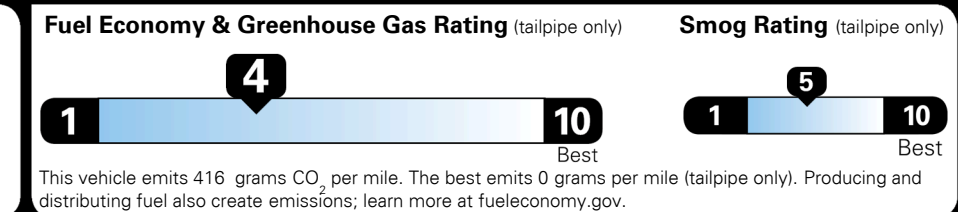

EPA DOT Fuel Economy and Environment

Gasoline Vehicle

Fuel Economy

22 MPG
combined city/hwy

19 MPG
city

26 MPG
highway

4.5 gallons per 100 miles

SMALL SUVs range from 18 to 37 MPG. The best vehicle rates 136 MPGe.

You spend $1,750 more in fuel costs over 5 years
compared to the average new vehicle.

Annual fuel cost $1,750