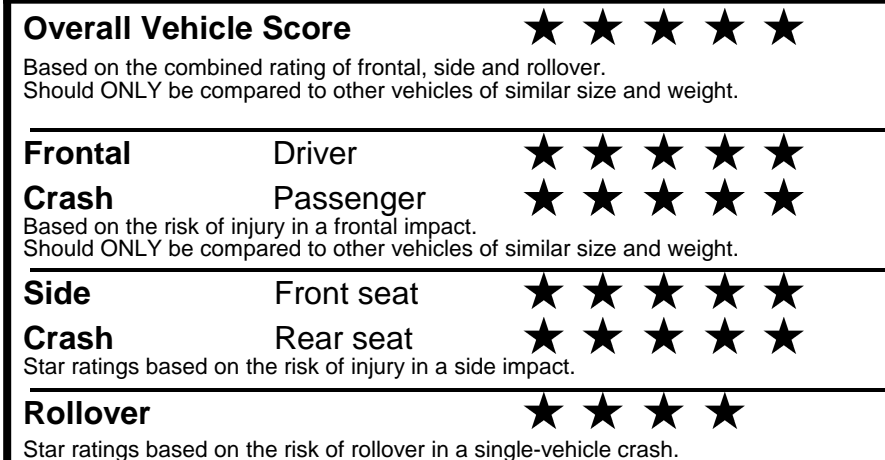

fueleconomy.gov

Calculate personalized estimates and compare vehicles

GOVERNMENT 5-STAR SAFETY RATINGS

Star ratings range from 1 to 5 stars (★★★★★) with 5 being the highest. Source: National Highway Traffic Safety Administration (NHTSA). www.safercar.gov or 1-888-327-4236