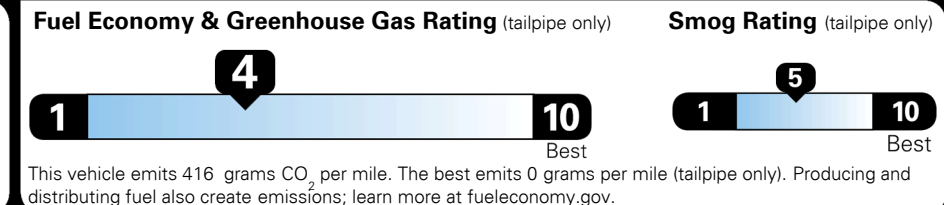

\$395.00
 \$155.00
 \$150.00
 \$350.00

MSRP INCLUDING OPTIONS

\$ 33,740.00

INLAND FREIGHT AND HANDLING

\$ 1,045.00

TOTAL MANUFACTURER'S SUGGESTED RETAIL PRICE ▶

\$ 34,785.00

TOTAL ADDITIONAL WEIGHT: 20.3

EPA DOT Fuel Economy and Environment

Gasoline Vehicle

You spend \$1,750 more in fuel costs over 5 years
 compared to the average new vehicle.

Annual fuel cost \$1,750

Actual results will vary for many reasons, including driving conditions and how you drive and maintain your vehicle. The average new vehicle gets 27 MPG and costs \$7,000 to fuel over 5 years. Cost estimates are based on 15,000 miles per year at \$ 2.55 per gallon. MPGe is miles per gasoline gallon equivalent. Vehicle emissions are a significant cause of climate change and smog.