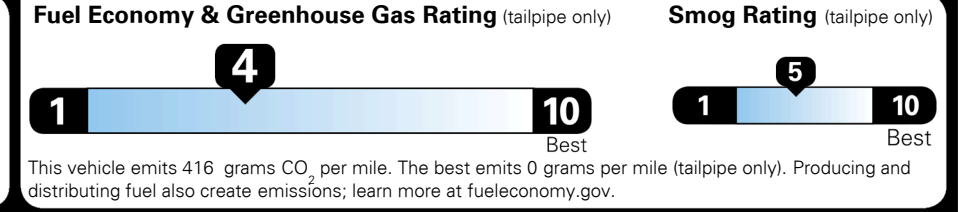

Actual results will vary for many reasons, including driving conditions and how you drive and maintain your vehicle. The average new vehicle gets 27 MPG and costs $7,000 to fuel over 5 years. Cost estimates are based on 15,000 miles per year at $ 2.55 per gallon. MPGe is miles per gasoline gallon equivalent. Vehicle emissions are a significant cause of climate change and smog.

fueleconomy.gov

Calculate personalized estimates and compare vehicles

GOVERNMENT 5-STAR SAFETY RATINGS

Overall Vehicle Score ★ ★ ★ ★ ★
Based on the combined rating of frontal, side and rollover. Should ONLY be compared to other vehicles of similar size and weight.

Frontal	Driver	★ ★ ★ ★ ★
Crash	Passenger	★ ★ ★ ★ ★
Based on the risk of injury in a frontal impact. Should ONLY be compared to other vehicles of similar size and weight.		
Side	Front seat	★ ★ ★ ★ ★
Crash	Rear seat	★ ★ ★ ★ ★
Star ratings based on the risk of injury in a side impact.		
Rollover		★ ★ ★ ★ ★
Star ratings based on the risk of rollover in a single-vehicle crash.		

PARTS CONTENT INFORMATION

FOR VEHICLES IN THIS CAR LINE U.S./CANADIAN PARTS CONTENT: 47 %

MAJOR SOURCES OF FOREIGN PARTS: KOREA: 53%

NOTE: PARTS CONTENT DOES NOT INCLUDE FINAL ASSEMBLY, DISTRIBUTION, OR OTHER NON-PARTS COSTS.

Star ratings range from 1 to 5 stars (★★★★★) with 5 being the highest.
Source: National Highway Traffic Safety Administration (NHTSA).
www.safercar.gov or 1-888-327-4236

FOR THIS VEHICLE FINAL ASSEMBLY POINT: WEST POINT, GA, USA

COUNTRY OF ORIGIN ENGINE: KOREA
TRANSMISSION: KOREA

TOTAL ADDITIONAL WEIGHT: 14.5