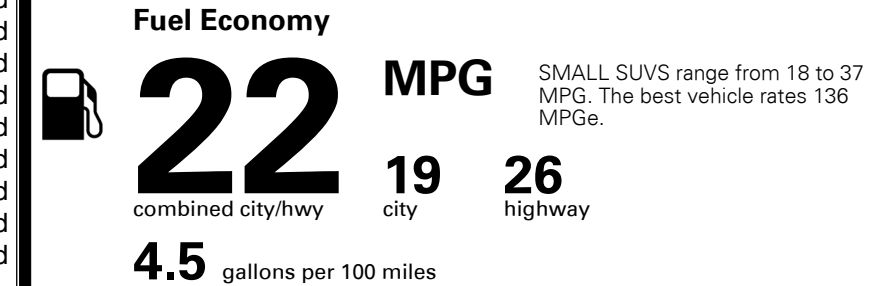

EXTERIOR

Acoustic Front Windshield
Heated Outside Mirrors w/ Turn Signal Indicators
Privacy Glass

WARRANTY

10 Year/100,000 Mile Limited Powertrain Warranty
5 Year/60,000 Mile Limited Basic Warranty
5 Year/60,000 Mile Roadside Assistance
*Ask dealer for details

MANUFACTURER'S SUGGESTED RETAIL PRICE ▶

$ 32,690.00

COMPARE S FWD FEATURES

Added to/in place of standard LX FWD features

- 19" Black Alloy Wheels
- 235/55 R/19 All-Season Tires
- Black Finish Roof Rails
- Black Finish Mirror Caps
- 3rd Row A/C with Controls
- Heated Front Seats
- Leather Trimmed Steering Wheel/Shift Knob
- Parking Distance Warning - Reverse (PDW-R)

Included
Included
Included
Included
Included
Included
Included
Included

ADDITIONAL INSTALLED EQUIPMENT:

(In addition to or in place of standard features)

- Carpeted Floor Mats
- Carpeted Cargo Mat w/Seatback Up Protection
- Auto-Dimming Mirror w/HomeLink™ & Compass

$155.00
$115.00
$350.00

MSRP INCLUDING OPTIONS

$ 33,310.00

INLAND FREIGHT AND HANDLING

$ 1,045.00

TOTAL MANUFACTURER'S SUGGESTED RETAIL PRICE ▶

$ 34,355.00

EPA DOT Fuel Economy and Environment

Gasoline Vehicle

You spend
$1,750
more in fuel costs
over 5 years
compared to the
average new vehicle.

Annual fuel cost
$1,750