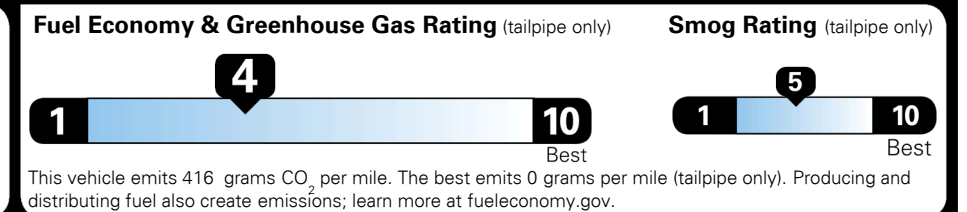

Actual results will vary for many reasons, including driving conditions and how you drive and maintain your vehicle. The average new vehicle gets 27 MPG and costs $7,000 to fuel over 5 years. Cost estimates are based on 15,000 miles per year at $ 2.55 per gallon. MPGe is miles per gasoline gallon equivalent. Vehicle emissions are a significant cause of climate change and smog.

fuelconomy.gov

Calculate personalized estimates and compare vehicles

GOVERNMENT 5-STAR SAFETY RATINGS

Overall Vehicle Score ★ ★ ★ ★ ★

Based on the combined rating of frontal, side and rollover. Should ONLY be compared to other vehicles of similar size and weight.

Frontal	Driver	★ ★ ★ ★ ★
Crash	Passenger	★ ★ ★ ★ ★
Side	Front seat	★ ★ ★ ★ ★
Crash	Rear seat	★ ★ ★ ★ ★
Rollover		★ ★ ★ ★ ★

Star ratings based on the risk of injury in a frontal impact. Should ONLY be compared to other vehicles of similar size and weight.

Star ratings based on the risk of injury in a side impact.

Star ratings based on the risk of rollover in a single-vehicle crash.

PARTS CONTENT INFORMATION

FOR VEHICLES IN THIS CAR LINE U.S./CANADIAN PARTS CONTENT: 47 %

MAJOR SOURCES OF FOREIGN PARTS: KOREA: 53%

NOTE: PARTS CONTENT DOES NOT INCLUDE FINAL ASSEMBLY, DISTRIBUTION, OR OTHER NON-PARTS COSTS.

Star ratings range from 1 to 5 stars (★★★★★) with 5 being the highest. Source: National Highway Traffic Safety Administration (NHTSA). www.safercar.gov or 1-888-327-4236

FOR THIS VEHICLE FINAL ASSEMBLY POINT: WEST POINT, GA, USA

COUNTRY OF ORIGIN
ENGINE: KOREA
TRANSMISSION: KOREA

Manufacturer's suggested retail price includes Manufacturer's recommended pre-delivery service. License and title fees, state and local taxes and other dealer installed options and accessories are not included in the manufacturer's suggested retail price.