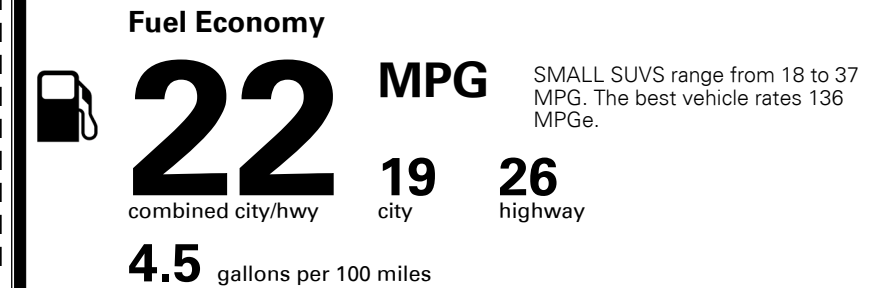

EXTERIOR

Acoustic Front Windshield
Heated Outside Mirrors w/ Turn Signal Indicators
Privacy Glass

WARRANTY

10 Year/100,000 Mile Limited Powertrain Warranty
5 Year/60,000 Mile Limited Basic Warranty
5 Year/60,000 Mile Roadside Assistance
*Ask dealer for details

MANUFACTURER'S SUGGESTED RETAIL PRICE ▶

COMPARE S FWD FEATURES

Added to/in place of standard LX FWD features

- 19" Black Alloy Wheels
- 235/55 R/19 All-Season Tires
- Black Finish Roof Rails
- Black Finish Mirror Caps
- 3rd Row A/C with Controls
- Heated Front Seats
- Leather Trimmed Steering Wheel/Shift Knob
- Parking Distance Warning - Reverse (PDW-R)

ADDITIONAL INSTALLED EQUIPMENT:

(In addition to or in place of standard features)
Passion Red Paint
Carpeted Floor Mats

$ 32,690.00

Included
Included
Included
Included
Included
Included
Included
Included

$395.00
$155.00

MSRP INCLUDING OPTIONS

$ 33,240.00

INLAND FREIGHT AND HANDLING

$ 1,045.00

TOTAL MANUFACTURER'S SUGGESTED RETAIL PRICE ▶

$ 34,285.00

TOTAL ADDITIONAL WEIGHT: 8.8

#1 MASS MARKET BRAND IN
J.D. POWER INITIAL QUALITY,
5 YEARS IN A ROW.

GIVE IT EVERYTHING

For J.D. Power 2019 award information, go to jdpower.com/awards for more details.

EPA DOT Fuel Economy and Environment

Gasoline Vehicle

You spend
$1,750
more in fuel costs
over 5 years
compared to the
average new vehicle.

Annual fuel cost
$1,750