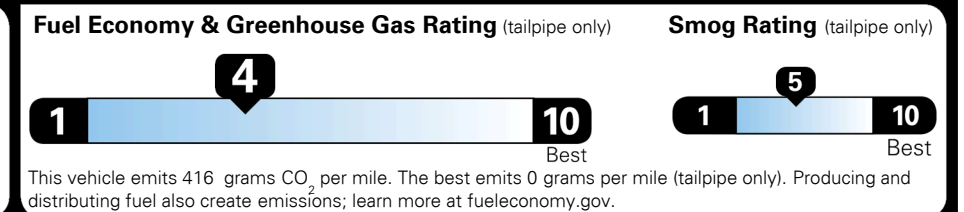

## EPA DOT Fuel Economy and Environment

Gasoline Vehicle

**You spend \$1,750 more in fuel costs over 5 years**  
 compared to the average new vehicle.

**Annual fuel cost \$1,750**

Actual results will vary for many reasons, including driving conditions and how you drive and maintain your vehicle. The average new vehicle gets 27 MPG and costs \$7,000 to fuel over 5 years. Cost estimates are based on 15,000 miles per year at \$ 2.55 per gallon. MPGe is miles per gasoline gallon equivalent. Vehicle emissions are a significant cause of climate change and smog.