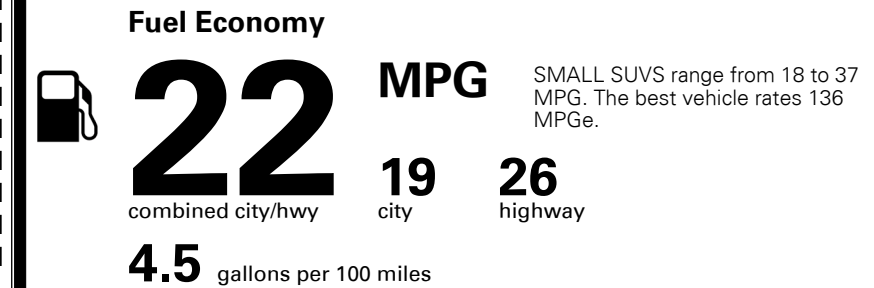

EXTERIOR

Acoustic Front Windshield
Heated Outside Mirrors w/ Turn Signal Indicators
Privacy Glass

WARRANTY

10 Year/100,000 Mile Limited Powertrain Warranty
5 Year/60,000 Mile Limited Basic Warranty
5 Year/60,000 Mile Roadside Assistance
*Ask dealer for details

MANUFACTURER'S SUGGESTED RETAIL PRICE ▶

$ 32,690.00

COMPARE S FWD FEATURES

Added to/in place of standard LX FWD features

- 19" Black Alloy Wheels
- 235/55 R/19 All-Season Tires
- Black Finish Roof Rails
- Black Finish Mirror Caps
- 3rd Row A/C with Controls
- Heated Front Seats
- Leather Trimmed Steering Wheel/Shift Knob
- Parking Distance Warning - Reverse (PDW-R)

Included
Included
Included
Included
Included
Included
Included
Included

ADDITIONAL INSTALLED EQUIPMENT:
(In addition to or in place of standard features)
Carpeted Floor Mats

$155.00

MSRP INCLUDING OPTIONS

$ 32,845.00

INLAND FREIGHT AND HANDLING

$ 1,045.00

TOTAL MANUFACTURER'S SUGGESTED RETAIL PRICE ▶

$ 33,890.00

EPA DOT Fuel Economy and Environment

Gasoline Vehicle

You spend $1,750 more in fuel costs over 5 years
compared to the average new vehicle.

Annual fuel cost $1,750