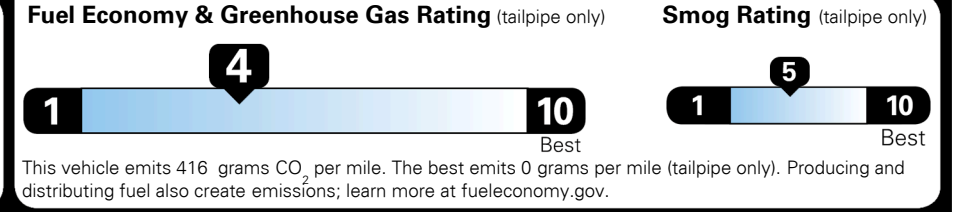

## EPA DOT Fuel Economy and Environment

Gasoline Vehicle

You spend  
**\$1,750**  
 more in fuel costs  
 over 5 years  
 compared to the  
 average new vehicle.

Annual fuel cost  
**\$1,750**

Actual results will vary for many reasons, including driving conditions and how you drive and maintain your vehicle. The average new vehicle gets 27 MPG and costs \$7,000 to fuel over 5 years. Cost estimates are based on 15,000 miles per year at \$ 2.55 per gallon. MPGe is miles per gasoline gallon equivalent. Vehicle emissions are a significant cause of climate change and smog.