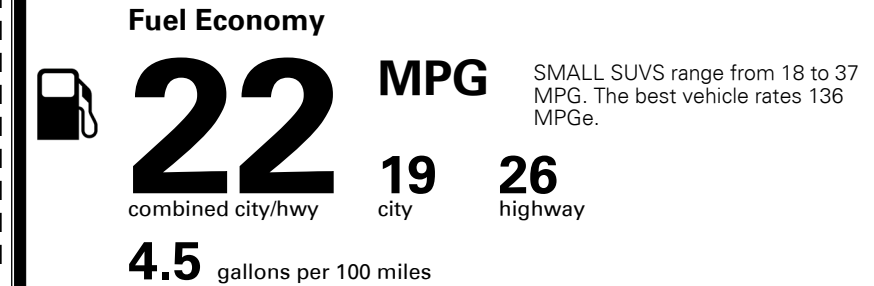

EXTERIOR

Acoustic Front Windshield
Heated Outside Mirrors w/ Turn Signal Indicators
Privacy Glass

WARRANTY

10 Year/100,000 Mile Limited Powertrain Warranty
5 Year/60,000 Mile Limited Basic Warranty
5 Year/60,000 Mile Roadside Assistance
*Ask dealer for details

MANUFACTURER'S SUGGESTED RETAIL PRICE ▶

$ 32,690.00

COMPARE S FWD FEATURES

Added to/in place of standard LX FWD features

- 19" Black Alloy Wheels
- 235/55 R/19 All-Season Tires
- Black Finish Roof Rails
- Black Finish Mirror Caps
- 3rd Row A/C with Controls
- Heated Front Seats
- Leather Trimmed Steering Wheel/Shift Knob
- Parking Distance Warning - Reverse (PDW-R)

Included
Included
Included
Included
Included
Included
Included
Included

ADDITIONAL INSTALLED EQUIPMENT:

(In addition to or in place of standard features)

- Carpeted Floor Mats
- Auto-Dimming Mirror w/HomeLink™ & Compass

$155.00
$350.00

MSRP INCLUDING OPTIONS

$ 33,195.00

INLAND FREIGHT AND HANDLING

$ 1,045.00

TOTAL MANUFACTURER'S SUGGESTED RETAIL PRICE ▶

$ 34,240.00

TOTAL ADDITIONAL WEIGHT: 10.2

EPA DOT Fuel Economy and Environment

Gasoline Vehicle

You spend
$1,750
more in fuel costs
over 5 years
compared to the
average new vehicle.

Annual fuel cost
$1,750