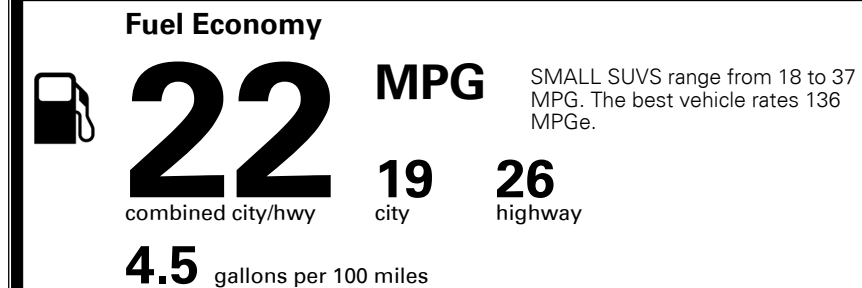

## EPA DOT Fuel Economy and Environment

Gasoline Vehicle

You spend  
**\$1,750**  
 more in fuel costs  
 over 5 years  
 compared to the  
 average new vehicle.

Annual fuel cost  
**\$1,750**

Actual results will vary for many reasons, including driving conditions and how you drive and maintain your vehicle. The average new vehicle gets 27 MPG and costs \$7,000 to fuel over 5 years. Cost estimates are based on 15,000 miles per year at \$ 2.55 per gallon. MPGe is miles per gasoline gallon equivalent. Vehicle emissions are a significant cause of climate change and smog.