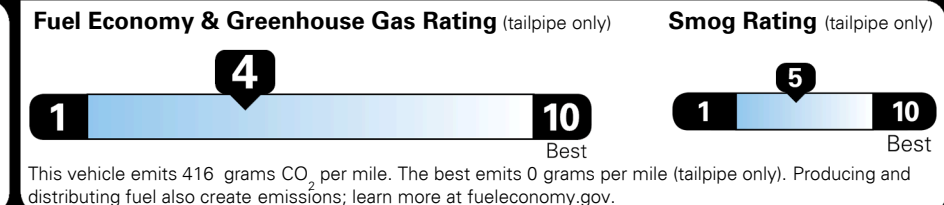

## EPA DOT Fuel Economy and Environment

Gasoline Vehicle

You spend  
**\$1,750**  
 more in fuel costs  
 over 5 years  
 compared to the  
 average new vehicle.

Annual fuel cost  
**\$1,750**

Actual results will vary for many reasons, including driving conditions and how you drive and maintain your vehicle. The average new vehicle gets 27 MPG and costs \$7,000 to fuel over 5 years. Cost estimates are based on 15,000 miles per year at \$ 2.55 per gallon. MPGe is miles per gasoline gallon equivalent. Vehicle emissions are a significant cause of climate change and smog.