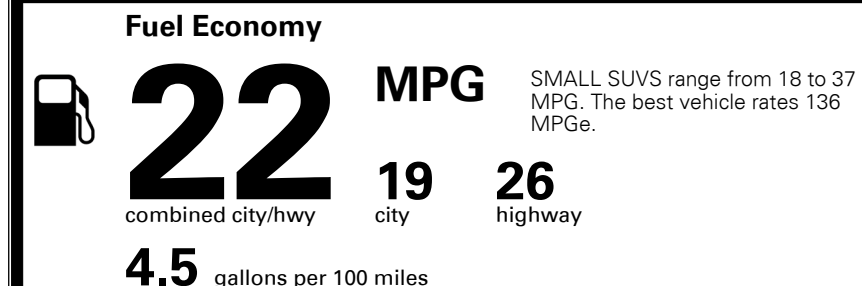

EPA DOT Fuel Economy and Environment

Gasoline Vehicle

You spend
$1,750
more in fuel costs
over 5 years
compared to the
average new vehicle.

Annual fuel cost
$1,750