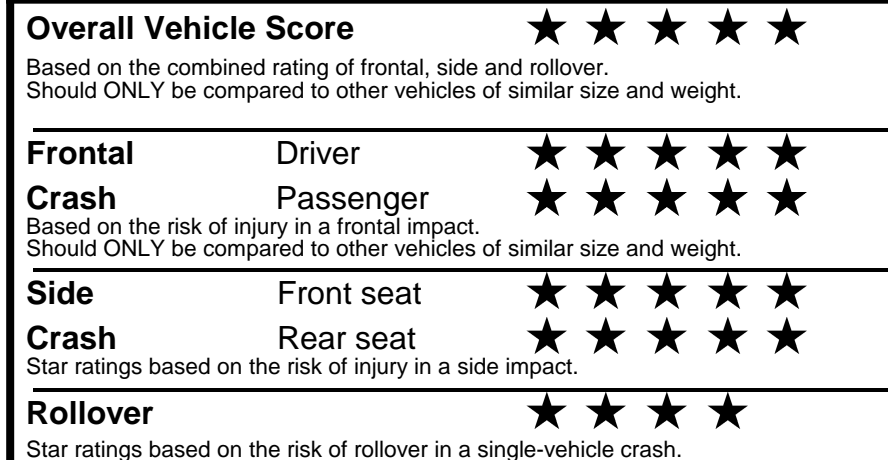

fuelconomy.gov

Calculate personalized estimates and compare vehicles

GOVERNMENT 5-STAR SAFETY RATINGS

Star ratings range from 1 to 5 stars (★★★★★) with 5 being the highest.
 Source: National Highway Traffic Safety Administration (NHTSA).
www.safercar.gov or 1-888-327-4236