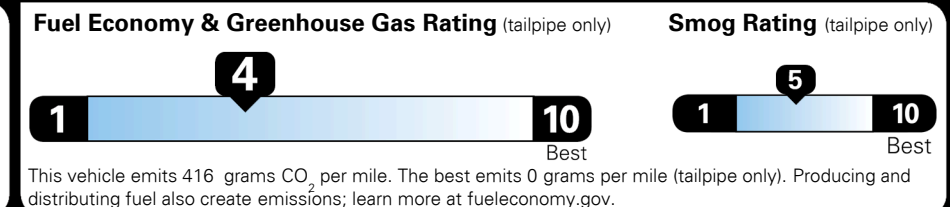

Actual results will vary for many reasons, including driving conditions and how you drive and maintain your vehicle. The average new vehicle gets 27 MPG and costs $7,000 to fuel over 5 years. Cost estimates are based on 15,000 miles per year at $ 2.55 per gallon. MPGe is miles per gasoline gallon equivalent. Vehicle emissions are a significant cause of climate change and smog.

fuelconomy.gov

Calculate personalized estimates and compare vehicles