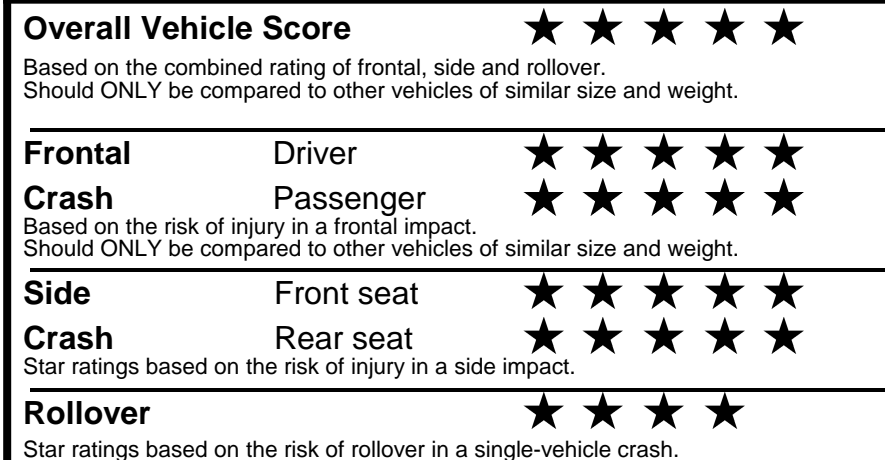

fueleconomy.gov

Calculate personalized estimates and compare vehicles

GOVERNMENT 5-STAR SAFETY RATINGS

Star ratings range from 1 to 5 stars (★★★★★) with 5 being the highest.
 Source: National Highway Traffic Safety Administration (NHTSA).
www.safercar.gov or 1-888-327-4236