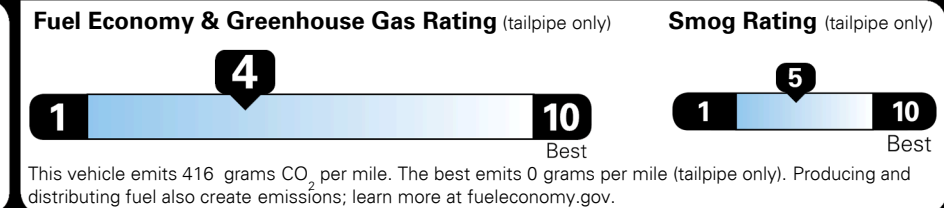

Actual results will vary for many reasons, including driving conditions and how you drive and maintain your vehicle. The average new vehicle gets 27 MPG and costs $7,000 to fuel over 5 years. Cost estimates are based on 15,000 miles per year at $ 2.55 per gallon. MPGe is miles per gasoline gallon equivalent. Vehicle emissions are a significant cause of climate change and smog.

fueleconomy.gov

Calculate personalized estimates and compare vehicles