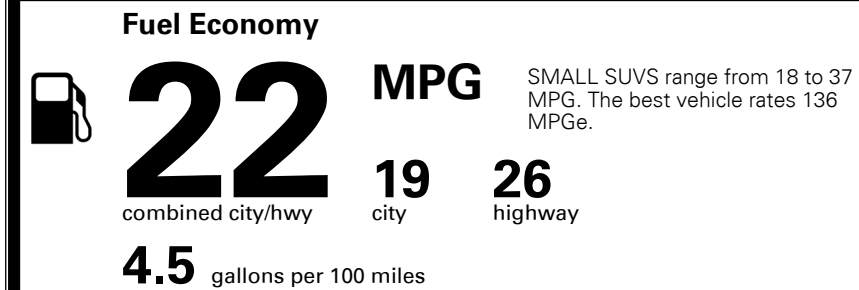

EPA DOT Fuel Economy and Environment

Gasoline Vehicle

You spend $1,750 more in fuel costs over 5 years
compared to the average new vehicle.

Annual fuel cost $1,750