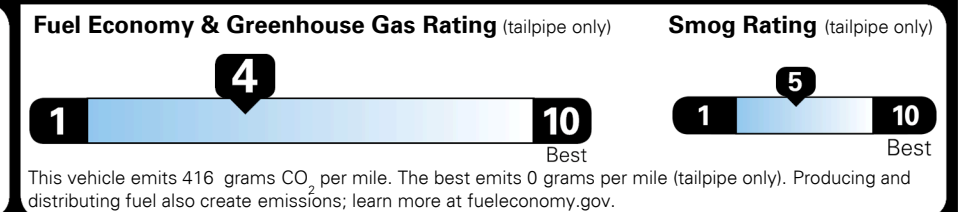

\$155.00
 \$350.00

MSRP INCLUDING OPTIONS

\$ 33,195.00

INLAND FREIGHT AND HANDLING

\$ 1,045.00

TOTAL MANUFACTURER'S SUGGESTED RETAIL PRICE ▶

\$ 34,240.00

TOTAL ADDITIONAL WEIGHT: 10.2

EPA DOT Fuel Economy and Environment

Gasoline Vehicle

You spend \$1,750
more in fuel costs over 5 years
 compared to the average new vehicle.

Annual fuel cost \$1,750

Actual results will vary for many reasons, including driving conditions and how you drive and maintain your vehicle. The average new vehicle gets 27 MPG and costs \$7,000 to fuel over 5 years. Cost estimates are based on 15,000 miles per year at \$ 2.55 per gallon. MPGe is miles per gasoline gallon equivalent. Vehicle emissions are a significant cause of climate change and smog.