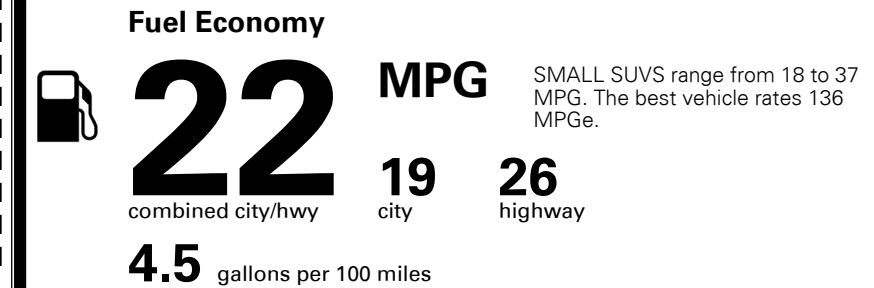

\$155.00
 \$350.00

MSRP INCLUDING OPTIONS

\$ 33,195.00

INLAND FREIGHT AND HANDLING

\$ 1,045.00

TOTAL MANUFACTURER'S SUGGESTED RETAIL PRICE ▶

\$ 34,240.00

TOTAL ADDITIONAL WEIGHT: 10.2

EPA DOT Fuel Economy and Environment

Gasoline Vehicle

You spend \$1,750
more in fuel costs over 5 years
 compared to the average new vehicle.

Annual fuel cost \$1,750

Actual results will vary for many reasons, including driving conditions and how you drive and maintain your vehicle. The average new vehicle gets 27 MPG and costs \$7,000 to fuel over 5 years. Cost estimates are based on 15,000 miles per year at \$ 2.55 per gallon. MPGe is miles per gasoline gallon equivalent. Vehicle emissions are a significant cause of climate change and smog.